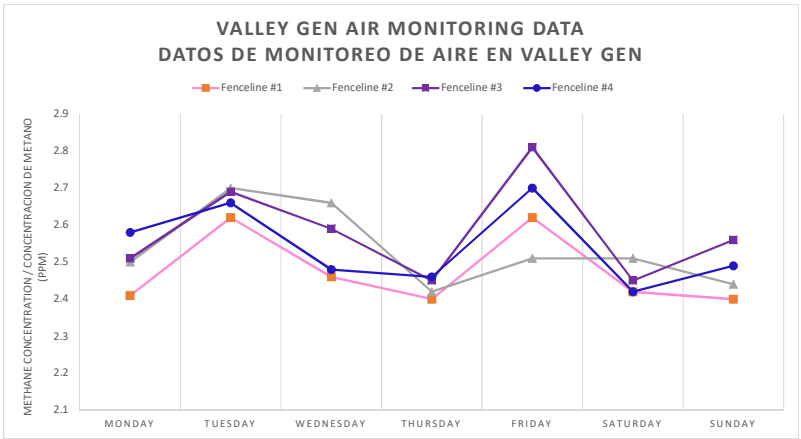

GasMet Analyzer Readings for Week of 5/31/2021 to 6/6/2021:
 Lecturas de GasMet Analyzer para la semana 5/31/2021 to 6/6/2021:

Day	Date	Time of Recording	Wind Direction/strength	Temperature (F)	Location of Recording	Methane concentration (ppm)
Día	Fecha	Hora de Grabación	Dirección de viento/velocidad	Temperatura (F)	Ubicación de grabación	Concentración de metano
Monday / lunes	5/31/2021	9:00am	SE / 0.0 - 3.1	64.8 - 71.7	Fenceline #1	2.41
					Fenceline #2	2.50
					Fenceline #3	2.51
					Fenceline #4	2.58
Tuesday / martes	6/1/2021	1:00pm	SE / 2.6 - 5.6	78.2 - 81.4	Fenceline #1	2.62
					Fenceline #2	2.70
					Fenceline #3	2.69
					Fenceline #4	2.66
Wednesday / miércoles	6/2/2021	5:00pm	SE / 5.9 - 8.7	80.9 - 83.3	Fenceline #1	2.46
					Fenceline #2	2.66
					Fenceline #3	2.59
					Fenceline #4	2.48
Thursday / jueves	6/3/2021	9:00pm	SE / 4.3 - 6.4	65.6 - 69.1	Fenceline #1	2.40
					Fenceline #2	2.42
					Fenceline #3	2.45
					Fenceline #4	2.46
Friday / viernes	6/4/2021	9:00am	SE / 3.5 - 10.8	77.0 - 79.5	Fenceline #1	2.62
					Fenceline #2	2.78
					Fenceline #3	2.81
					Fenceline #4	2.70
Saturday / sábado	6/5/2021	1:00pm	SE / 0.9 - 2.7	73.8 - 76.1	Fenceline #1	2.42
					Fenceline #2	2.51
					Fenceline #3	2.45
					Fenceline #4	2.42
Sunday / domingo	6/6/2021	5:00pm	SSE / 4.7 - 10.2	69.3 - 73.4	Fenceline #1	2.40
					Fenceline #2	2.44
					Fenceline #3	2.56
					Fenceline #4	2.49