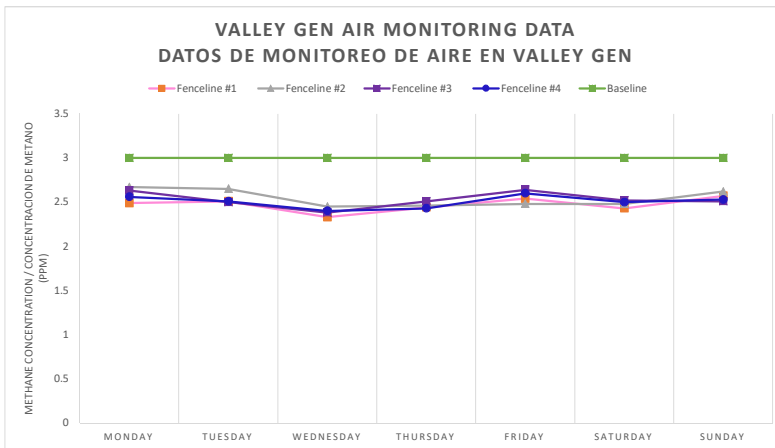

GasMet Analyzer Readings for Week of 5/24/2021 to 5/30/2021:

Lecturas de GasMet Analyzer para la semana 5/24/2021 to 5/30/2021:

Day	Date	Time of Recording	Wind Direction/strength	Temperature (F)	Location of Recording	Methane concentration (ppm)
Día	Fecha	Hora de Grabación	Dirección de viento/velocidad	Temperatura (F)	Ubicación de grabación	Concentración de metano
Monday / lunes	5/24/2021	9:00am	S / 1.7 - 4.0	77.9 - 79.3	Fenceline #1	2.49
					Fenceline #2	2.67
					Fenceline #3	2.63
					Fenceline #4	2.56
Tuesday / martes	5/25/2021	1:00pm	SE / 3.5 - 6.7	85.1 - 88.2	Fenceline #1	2.51
					Fenceline #2	2.65
					Fenceline #3	2.50
					Fenceline #4	2.51
Wednesday / miércoles	5/26/2021	5:00pm	SE / 2.2 - 3.8	78.3 - 82.3	Fenceline #1	2.33
					Fenceline #2	2.45
					Fenceline #3	2.38
					Fenceline #4	2.40
Thursday / jueves	5/27/2021	9:00pm	SE / 1.4 - 5.1	65.8 - 67.6	Fenceline #1	2.44
					Fenceline #2	2.46
					Fenceline #3	2.51
					Fenceline #4	2.43
Friday / viernes	5/28/2021	9:00am	SSE / 2.5 - 5.5	64.8 - 67.1	Fenceline #1	2.54
					Fenceline #2	2.68
					Fenceline #3	2.64
					Fenceline #4	2.60
Saturday / sábado	5/29/2021	1:00pm	SE / 0.9 - 4.1	67.6 - 71.5	Fenceline #1	2.43
					Fenceline #2	2.48
					Fenceline #3	2.52
					Fenceline #4	2.50
Sunday / domingo	5/30/2021	5:00pm	SSE / 5.5 - 10.3	71.7 - 75.3	Fenceline #1	2.57
					Fenceline #2	2.62
					Fenceline #3	2.51
					Fenceline #4	2.53