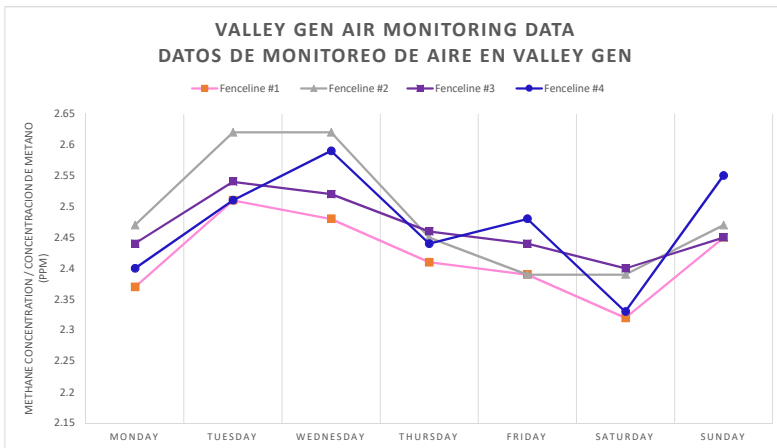

GasMet Analyzer Readings for Week of 5/17/2021 to 5/23/2021:

Lecturas de GasMet Analyzer para la semana 5/17/2021 to 5/23/2021:

Day	Date	Time of Recording	Wind Direction/strength	Temperature (F)	Location of Recording	Methane concentration (ppm)
Día	Fecha	Hora de Grabación	Dirección de viento/velocidad	Temperatura (F)	Ubicación de grabación	Concentración de metano
Monday / lunes	5/17/2021	9:00am	S / 0.0 - 2.1	62.8 - 66.2	Fenceline #1	2.37
					Fenceline #2	2.47
					Fenceline #3	2.44
					Fenceline #4	2.40
Tuesday / martes	5/18/2021	1:00pm	SE / 2.3 - 10.3	77.3 - 80.4	Fenceline #1	2.51
					Fenceline #2	2.62
					Fenceline #3	2.54
					Fenceline #4	2.51
Wednesday / miércoles	5/19/2021	5:00pm	SSE / 7.0 - 10.5	70.3 - 72.4	Fenceline #1	2.48
					Fenceline #2	2.62
					Fenceline #3	2.52
					Fenceline #4	2.59
Thursday / jueves	5/20/2021	9:00pm	E / 4.4 - 8.5	61.9 - 63.5	Fenceline #1	2.41
					Fenceline #2	2.45
					Fenceline #3	2.46
					Fenceline #4	2.44
Friday / viernes	5/21/2021	9:00am	NNW / 4.2 - 11.7	65.8 - 67.5	Fenceline #1	2.39
					Fenceline #2	2.41
					Fenceline #3	2.44
					Fenceline #4	2.48
Saturday / sábado	5/22/2021	1:00pm	S / 0.6 - 3.7	64.7 - 67.3	Fenceline #1	2.32
					Fenceline #2	2.39
					Fenceline #3	2.40
					Fenceline #4	2.33
Sunday / domingo	5/23/2021	5:00pm	S, E, SW / 5.0 - 10.3	69.7 - 73.8	Fenceline #1	2.45
					Fenceline #2	2.47
					Fenceline #3	2.45
					Fenceline #4	2.55