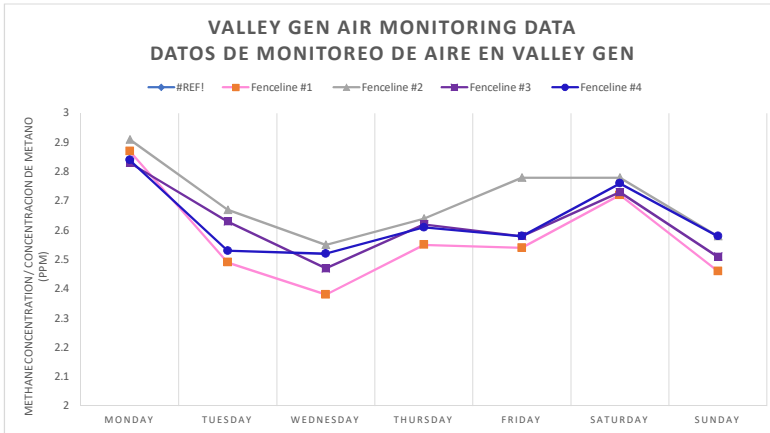

GasMet Analyzer Readings for Week of 06/28/2021 to 07/04/2021:
 Lecturas de GasMet Analyzer para la semana 06/28/2021 to 07/04/2021:

Day	Date	Time of Recording	Wind Direction/strength	Temperature (F)	Location of Recording	Methane concentration (ppm)
Día	Fecha	Hora de Grabación	Dirección de viento/velocidad	Temperatura (F)	Ubicación de grabación	Concentración de metano
Monday / lunes	6/28/2021	9:00am	NE / 0.7 - 2.3	77.0 - 81.4	Fenceline #1	2.87
					Fenceline #2	2.91
					Fenceline #3	2.83
					Fenceline #4	2.84
Tuesday / martes	6/29/2021	1:00pm	SE / 2.4 - 6.1	81.6 - 86.6	Fenceline #1	2.49
					Fenceline #2	2.67
					Fenceline #3	2.63
					Fenceline #4	2.53
Wednesday / miércoles	6/30/2021	5:00pm	SE / 5.2 - 12.3	82.1 - 86.0	Fenceline #1	2.38
					Fenceline #2	2.55
					Fenceline #3	2.47
					Fenceline #4	2.52
Thursday / jueves	7/1/2021	9:00pm	SE / 6.4 - 9.3	73.4 - 75.6	Fenceline #1	2.55
					Fenceline #2	2.64
					Fenceline #3	2.62
					Fenceline #4	2.61
Friday / viernes	7/2/2021	9:00am	SE / 1.3 - 4.0	82.4 - 84.1	Fenceline #1	2.54
					Fenceline #2	2.54
					Fenceline #3	2.58
					Fenceline #4	2.58
Saturday / sábado	7/3/2021	1:00pm	SE / 0.2 - 2.1	88.6 - 91.7	Fenceline #1	2.72
					Fenceline #2	2.78
					Fenceline #3	2.73
					Fenceline #4	2.76
Sunday / domingo	7/4/2021	5:00pm	SE / 5.0 - 9.4	83.6 - 84.5	Fenceline #1	2.46
					Fenceline #2	2.58
					Fenceline #3	2.51
					Fenceline #4	2.58