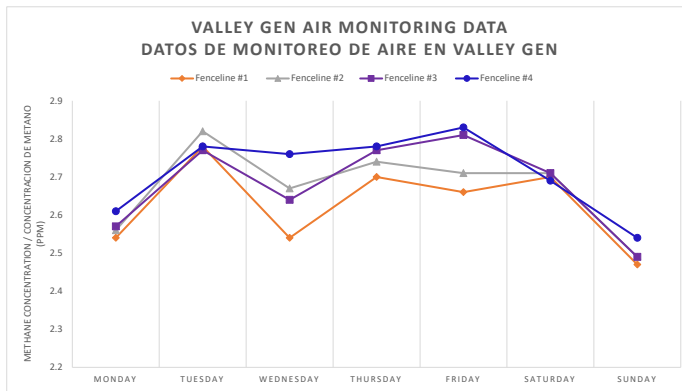

GasMet Analyzer Readings for Week of 07/05/2021 to 07/11/2021:
 Lecturas de GasMet Analyzer para la semana 07/05/2021 to 07/11/2021:

Day	Date	Time of Recording	Wind Direction/strength	Temperature (F)	Location of Recording	Methane concentration (ppm)
Día	Fecha	Hora de Grabación	Dirección de viento/velocidad	Temperatura (F)	Ubicación de grabación	Concentración de metano
Monday / lunes	7/5/2021	9:00am	SE / 0.0 - 1.4	75.4 - 77.7	Fenceline #1	2.54
					Fenceline #2	2.56
					Fenceline #3	2.57
					Fenceline #4	2.61
Tuesday / martes	7/6/2021	1:00pm	SE / 0.2 - 2.4	82.6 - 86.3	Fenceline #1	2.78
					Fenceline #2	2.82
					Fenceline #3	2.77
					Fenceline #4	2.78
Wednesday / miércoles	7/7/2021	5:00pm	SE / 4.8 - 9.4	85.7 - 88.2	Fenceline #1	2.54
					Fenceline #2	2.67
					Fenceline #3	2.64
					Fenceline #4	2.76
Thursday / jueves	7/8/2021	9:00pm	SE / 3.2 - 7.1	73.5 - 77.3	Fenceline #1	2.70
					Fenceline #2	2.74
					Fenceline #3	2.77
					Fenceline #4	2.78
Friday / viernes	7/9/2021	9:00am	SE / 3.5 - 5.4	85.7 - 87.8	Fenceline #1	2.66
					Fenceline #2	2.76
					Fenceline #3	2.81
					Fenceline #4	2.83
Saturday / sábado	7/10/2021	1:00pm	S / 0.0 - 0.6	88.9 - 91.2	Fenceline #1	2.70
					Fenceline #2	2.71
					Fenceline #3	2.71
					Fenceline #4	2.69
Sunday / domingo	7/11/2021	5:00pm	SW / 3.7 - 6.8	82.2 - 84.3	Fenceline #1	2.47
					Fenceline #2	2.49
					Fenceline #3	2.49
					Fenceline #4	2.54