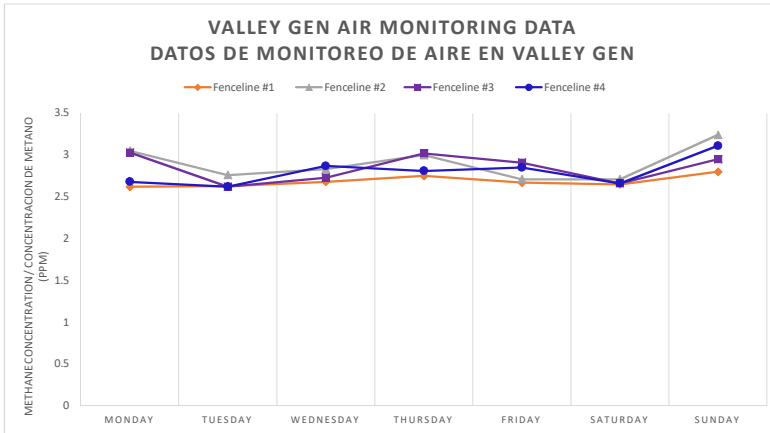

GasMet Analyzer Readings for Week of 2/1/2021 to 2/7/2021:
 Lecturas de GasMet Analyzer para la semana 2/1/2021 a 2/7/2021:

| Day | Date | Time of Recording | Wind Direction/strength | Temperature (F) | Location of Recording | Methane concentration (ppm) |
|-----------------------|----------|-------------------|-------------------------------|-----------------|------------------------|-----------------------------|
| Día | Fecha | Hora de Grabación | Dirección de viento/velocidad | Temperatura (F) | Ubicación de grabación | Concentración de metano |
| Monday / lunes | 2/1/2021 | 9:00am | SE / 0.0-3.3 | 61.7-64.5 | Fenceline #1 | 2.62 |
| | | | | | Fenceline #2 | 3.05 |
| | | | | | Fenceline #3 | 3.03 |
| | | | | | Fenceline #4 | 2.68 |
| Tuesday / martes | 2/2/2021 | 1:00pm | SSE / 6.7-8.6 | 73.8-76.2 | Fenceline #1 | 2.63 |
| | | | | | Fenceline #2 | 2.76 |
| | | | | | Fenceline #3 | 2.62 |
| | | | | | Fenceline #4 | 2.62 |
| Wednesday / miércoles | 2/3/2021 | 5:00pm | SE / 3.3-7.1 | 62.2-65.1 | Fenceline #1 | 2.68 |
| | | | | | Fenceline #2 | 2.83 |
| | | | | | Fenceline #3 | 2.73 |
| | | | | | Fenceline #4 | 2.87 |
| Thursday / jueves | 2/4/2021 | 9:00pm | E / 0.0-1.6 | 56.4-62.9 | Fenceline #1 | 2.75 |
| | | | | | Fenceline #2 | 3.00 |
| | | | | | Fenceline #3 | 3.02 |
| | | | | | Fenceline #4 | 2.81 |
| Friday / viernes | 2/5/2021 | 9:00am | WNW / 0.0-1.1 | 66.1-69.6 | Fenceline #1 | 2.67 |
| | | | | | Fenceline #2 | 2.91 |
| | | | | | Fenceline #3 | 2.91 |
| | | | | | Fenceline #4 | 2.85 |
| Saturday / sábado | 2/6/2021 | 1:00pm | NSE / 1.7-4.5 | 78.8-87.1 | Fenceline #1 | 2.65 |
| | | | | | Fenceline #2 | 2.71 |
| | | | | | Fenceline #3 | 2.66 |
| | | | | | Fenceline #4 | 2.66 |
| Sunday / domingo | 2/7/2021 | 5:00pm | SE / 1.7-2.3 | 66.2-67.8 | Fenceline #1 | 2.80 |
| | | | | | Fenceline #2 | 3.24 |
| | | | | | Fenceline #3 | 2.95 |
| | | | | | Fenceline #4 | 3.11 |