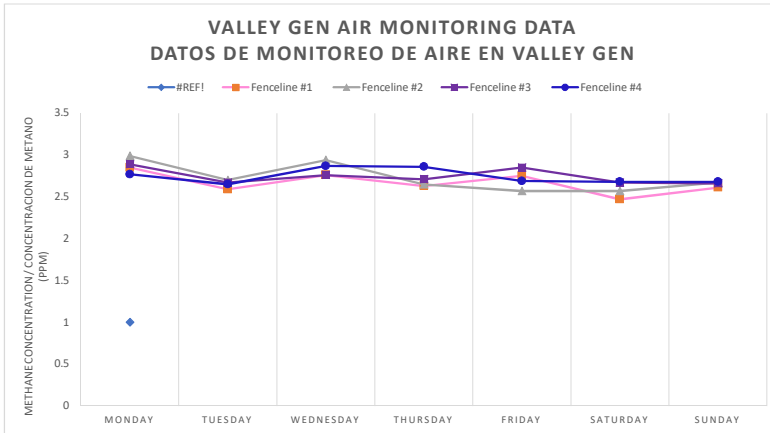

GasMet Analyzer Readings for Week of 4/5/2021 to 4/11/2021:  
 Lecturas de GasMet Analyzer para la semana 4/5/2021 to 4/11/2021:

Day	Date	Time of Recording	Wind Direction/strength	Temperature (F)	Location of Recording	Methane concentration (ppm)
Día	Fecha	Hora de Grabación	Dirección de viento/velocidad	Temperatura (F)	Ubicación de grabación	Concentración de metano
Monday / lunes	4/5/2021	9:00am	S / 0.0 - 2.1	64.1 - 68.6	Fenceline #1	2.85
					Fenceline #2	2.99
					Fenceline #3	2.89
					Fenceline #4	2.77
Tuesday / martes	4/6/2021	1:00pm	S / 2.3 - 5.5	71.6 - 73.2	Fenceline #1	2.59
					Fenceline #2	2.70
					Fenceline #3	2.67
					Fenceline #4	2.65
Wednesday / miércoles	4/7/2021	5:00pm	SSE / 5.3 - 7.5	65.1 - 66.8	Fenceline #1	2.76
					Fenceline #2	2.94
					Fenceline #3	2.76
					Fenceline #4	2.87
Thursday / jueves	4/8/2021	9:00pm	S / 1.2 - 2.3	63.1 - 63.7	Fenceline #1	2.63
					Fenceline #2	2.65
					Fenceline #3	2.71
					Fenceline #4	2.86
Friday / viernes	4/9/2021	9:00am	SSW / 4.6 - 6.6	65.0 - 68.5	Fenceline #1	2.75
					Fenceline #2	2.84
					Fenceline #3	2.85
					Fenceline #4	2.69
Saturday / sábado	4/10/2021	1:00pm	SSE / 2.4 - 6.9	70.1 - 77.7	Fenceline #1	2.47
					Fenceline #2	2.57
					Fenceline #3	2.67
					Fenceline #4	2.68
Sunday / domingo	4/11/2021	5:00pm	SW, SSE / 2.2 - 4.4	75.3 - 81.7	Fenceline #1	2.61
					Fenceline #2	2.67
					Fenceline #3	2.66
					Fenceline #4	2.68