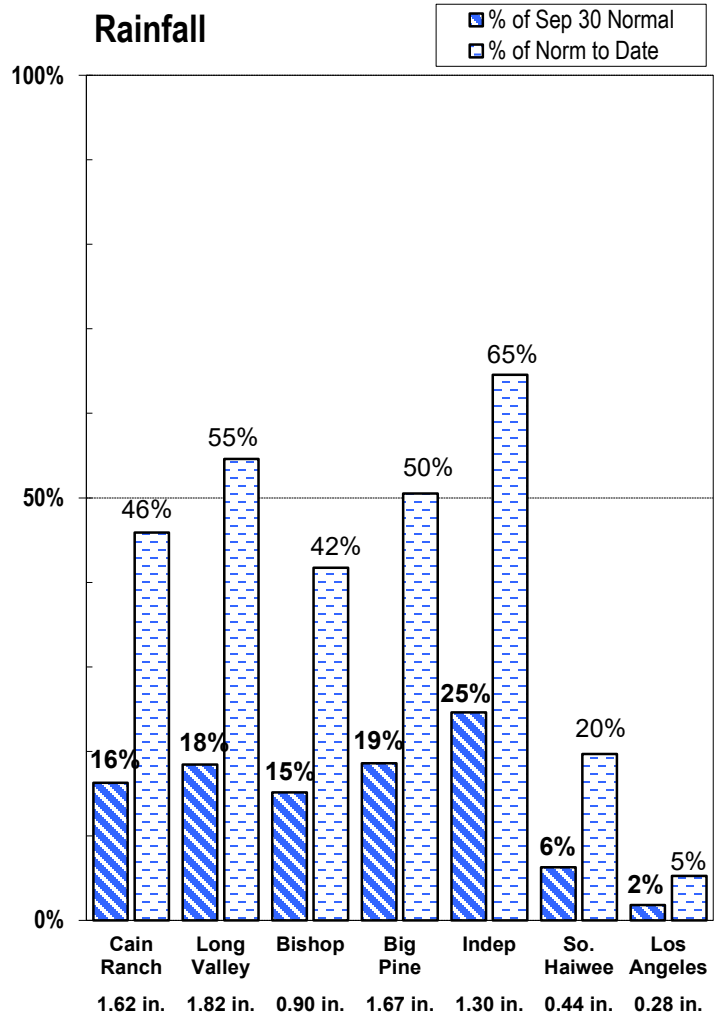

# EASTERN SIERRA CURRENT PRECIPITATION CONDITIONS January 14, 2025

*Measurement as Inches Water Content; Precipitation totals are cumulative for water year beginning Oct 1*