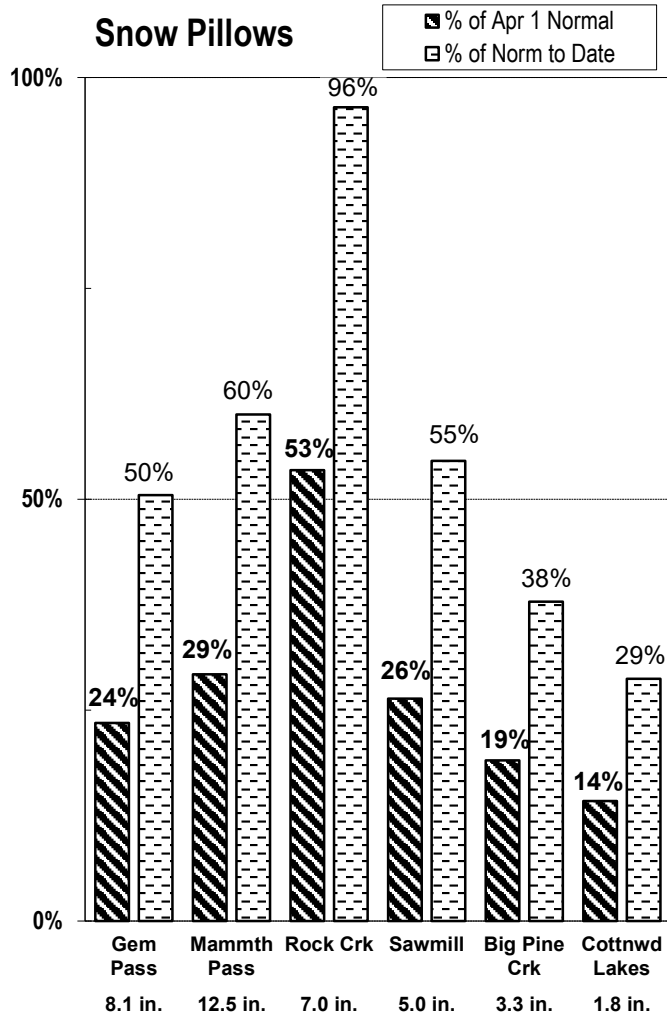

# EASTERN SIERRA CURRENT PRECIPITATION CONDITIONS January 14, 2025

*Measurement as Inches Water Content; Precipitation totals are cumulative for water year beginning Oct 1*