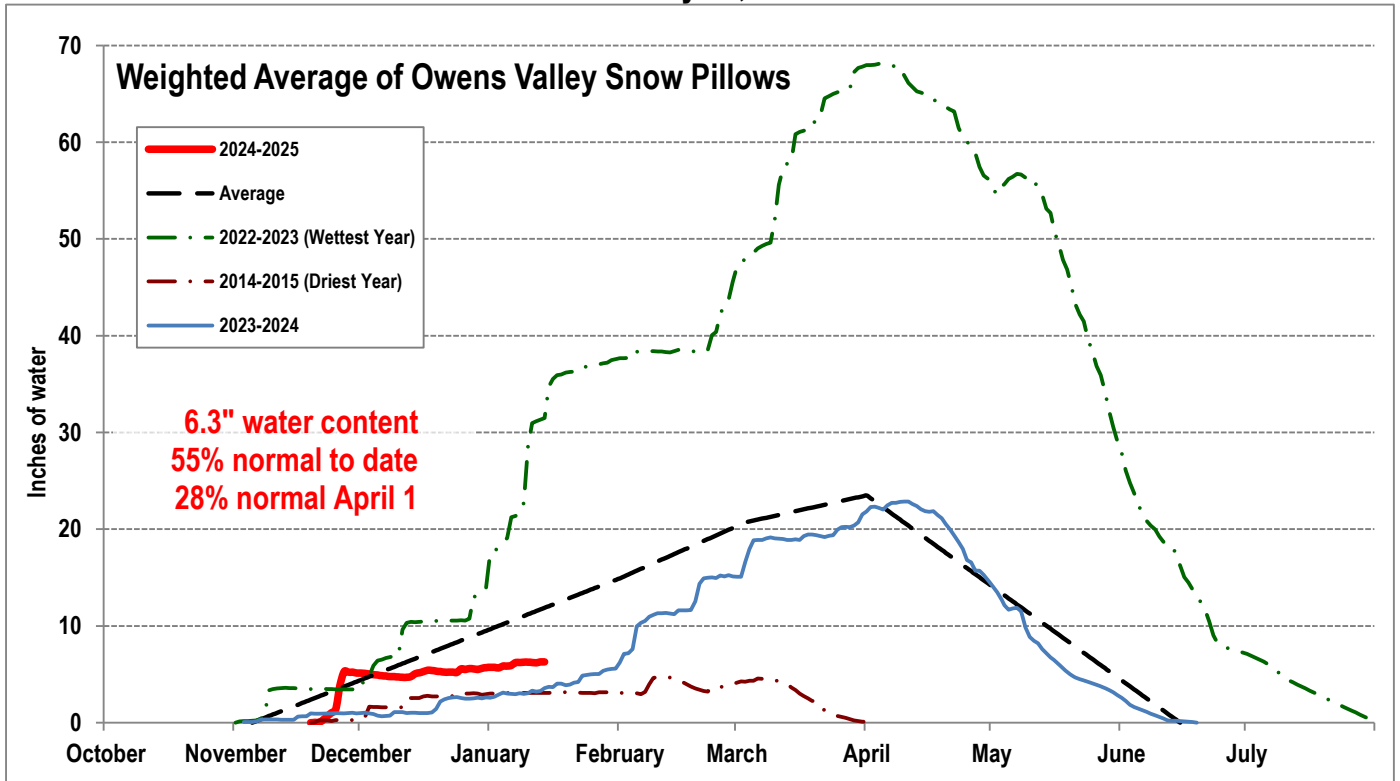

# EASTERN SIERRA CURRENT PRECIPITATION CONDITIONS January 14, 2025

*Measurement as Inches Water Content; Precipitation totals are cumulative for water year beginning Oct 1*