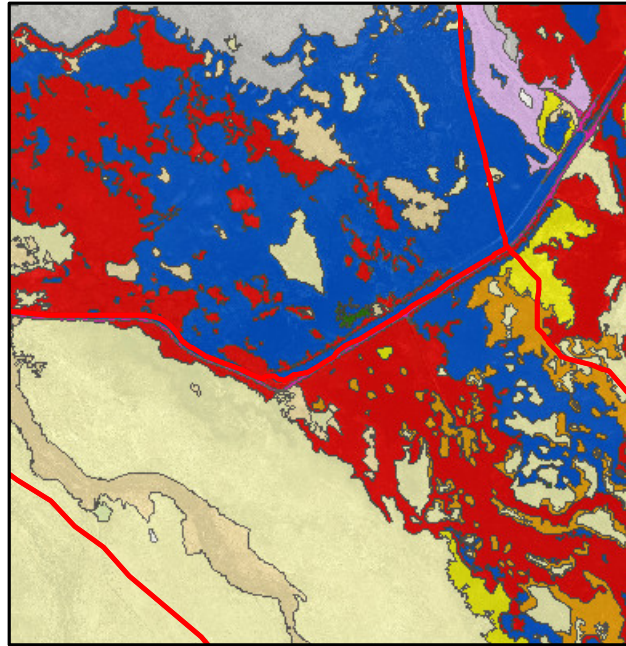

A. 2014 mapping.

C. 2009 mapping.

E. 2000 mapping.

B. 2014 image.

D. 2009 image.

F. 2000 image.

BWMA
2014, 2009, and 2000
Conditions
MAP E1

 Water	 Reedgrass	 Riparian shrub	 Alkali meadow	 Desert sink scrub	 Slick
 Streambar	 Wet meadow	 Tamarisk	 Alkali scrub/meadow	 Great Basin mixed scrub	 Road
 Marsh	 Irrigated meadow	 Riparian forest	 Alkali scrub	 Alkali flat	 Misc. feature

A. 2014 mapping.

C. 2009 mapping.

E. 2000 mapping.

B. 2014 image.

D. 2009 image.

F. 2000 image.

BWMA
2014, 2009, and 2000
Conditions
MAP E2

Water	Reedgrass	Riparian shrub	Alkali meadow	Desert sink scrub	Slick
Streambar	Wet meadow	Tamarisk	Alkali scrub/meadow	Great Basin mixed scrub	Road
Marsh	Irrigated meadow	Riparian forest	Alkali scrub	Alkali flat	Misc. feature

A. 2014 mapping.

C. 2009 mapping.

E. 2000 mapping.

B. 2014 image.

D. 2009 image.

F. 2000 image.

BWMA
2014, 2009, and 2000
Conditions
MAP E3

Water	Reedgrass	Riparian shrub	Alkali meadow	Desert sink scrub	Slick
Streambar	Wet meadow	Tamarisk	Alkali scrub/meadow	Great Basin mixed scrub	Road
Marsh	Irrigated meadow	Riparian forest	Alkali scrub	Alkali flat	Misc. feature

A. 2014 mapping.

C. 2009 mapping.

E. 2000 mapping.

B. 2014 image.

D. 2009 image.

F. 2000 image.

BWMA
2014, 2009, and 2000
Conditions
MAP E4

Water	Reedgrass	Riparian shrub	Alkali meadow	Desert sink scrub	Slick
Streambar	Wet meadow	Tamarisk	Alkali scrub/meadow	Great Basin mixed scrub	Road
Marsh	Irrigated meadow	Riparian forest	Alkali scrub	Alkali flat	Misc. feature