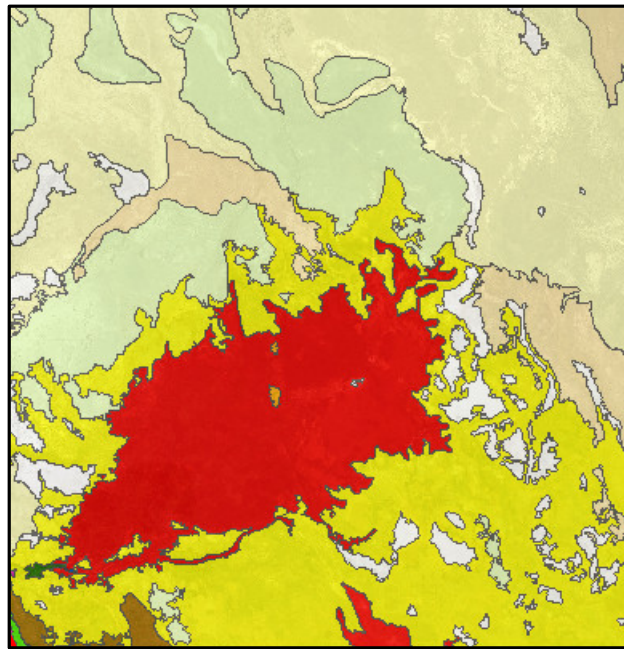

A. 2014 mapping.

C. 2009 mapping.

E. 2000 mapping.

B. 2014 image.

D. 2009 image.

F. 2000 image.

BWMA
2014, 2009, and 2000
Conditions
MAP H1

Water	Reedgrass	Riparian shrub	Alkali meadow	Desert sink scrub	Slick
Streambar	Wet meadow	Tamarisk	Alkali scrub/meadow	Great Basin mixed scrub	Road
Marsh	Irrigated meadow	Riparian forest	Alkali scrub	Alkali flat	Misc. feature

A. 2014 mapping.

C. 2009 mapping.

E. 2000 mapping.

B. 2014 image.

D. 2009 image.

F. 2000 image.

BWMA
2014, 2009, and 2000
Conditions
MAP H2

 Water	 Reedgrass	 Riparian shrub	 Alkali meadow	 Desert sink scrub	 Slick
 Streambar	 Wet meadow	 Tamarisk	 Alkali scrub/meadow	 Great Basin mixed scrub	 Road
 Marsh	 Irrigated meadow	 Riparian forest	 Alkali scrub	 Alkali flat	 Misc. feature