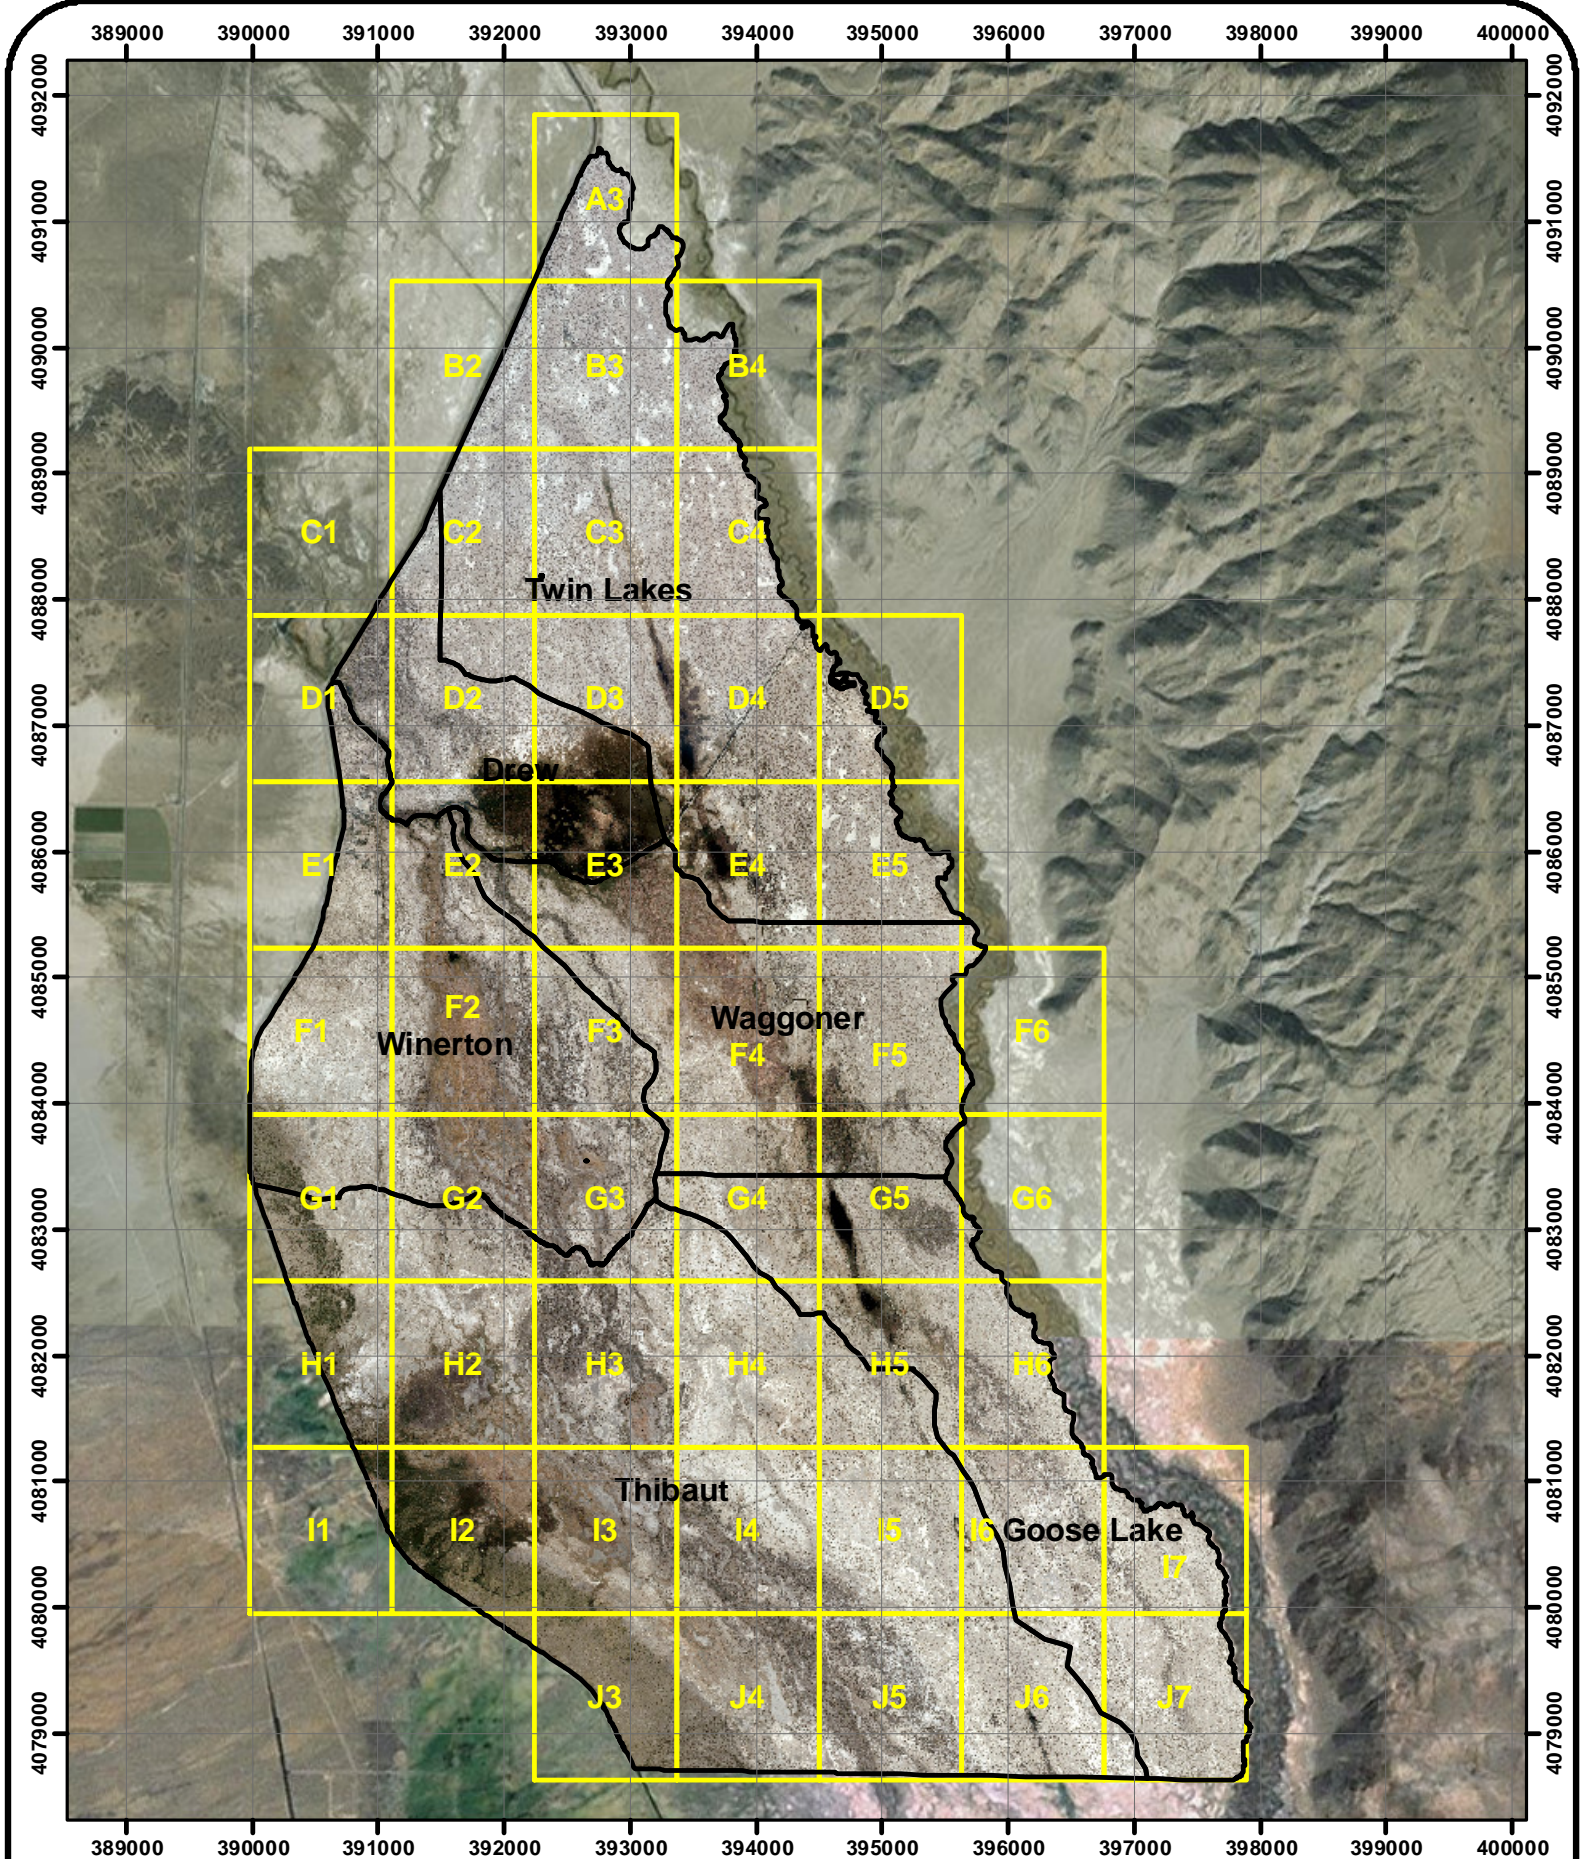

**APPENDIX E
BWMA VEGETATION MAPS
2000, 2009 AND 2014 CONDITIONS**

BWMA MAP INDEX
1:6,000 SCALE

A. 2014 mapping.

C. 2009 mapping.

E. 2000 mapping.

B. 2014 image.

D. 2009 image.

F. 2000 image.

BWMA
2014, 2009, and 2000
Conditions
MAP A3

 Water	 Reedgrass	 Riparian shrub	 Alkali meadow	 Desert sink scrub	 Slick
 Streambar	 Wet meadow	 Tamarisk	 Alkali scrub/meadow	 Great Basin mixed scrub	 Road
 Marsh	 Irrigated meadow	 Riparian forest	 Alkali scrub	 Alkali flat	 Misc. feature

A. 2014 mapping.

C. 2009 mapping.

E. 2000 mapping.

Twin Lakes

B. 2014 image.

Twin Lakes

D. 2009 image.

Twin Lakes