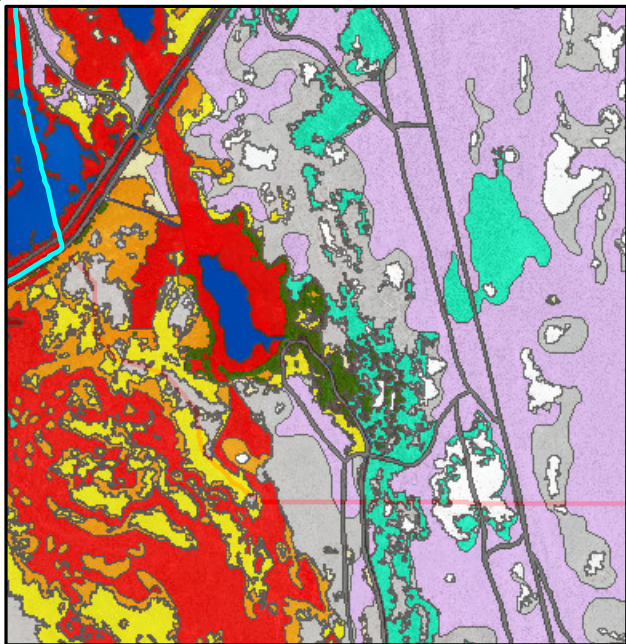

A. 2014 mapping.

C. 2009 mapping.

E. 2000 mapping.

B. 2014 image.

D. 2009 image.

F. 2000 image.

BWMA
2014, 2009, and 2000
Conditions
MAP E2

Water	Reedgrass	Riparian shrub	Alkali meadow	Desert sink scrub	Slick
Streambar	Wet meadow	Tamarisk	Alkali scrub/meadow	Great Basin mixed scrub	Road
Marsh	Irrigated meadow	Riparian forest	Alkali scrub	Alkali flat	Misc. feature

A. 2014 mapping.

C. 2009 mapping.

E. 2000 mapping.

B. 2014 image.

D. 2009 image.

F. 2000 image.

BWMA
2014, 2009, and 2000
Conditions
MAP E3

Water	Reedgrass	Riparian shrub	Alkali meadow	Desert sink scrub	Slick
Streambar	Wet meadow	Tamarisk	Alkali scrub/meadow	Great Basin mixed scrub	Road
Marsh	Irrigated meadow	Riparian forest	Alkali scrub	Alkali flat	Misc. feature

A. 2014 mapping.

C. 2009 mapping.

E. 2000 mapping.

B. 2014 image.

D. 2009 image.

F. 2000 image.

BWMA
2014, 2009, and 2000
Conditions
MAP E4

Water	Reedgrass	Riparian shrub	Alkali meadow	Desert sink scrub	Slick
Streambar	Wet meadow	Tamarisk	Alkali scrub/meadow	Great Basin mixed scrub	Road
Marsh	Irrigated meadow	Riparian forest	Alkali scrub	Alkali flat	Misc. feature