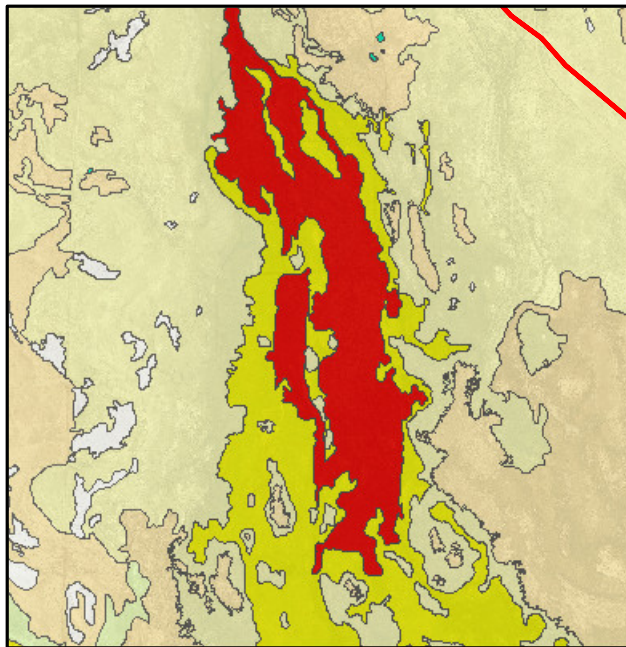

A. 2014 mapping.

C. 2009 mapping.

E. 2000 mapping.

B. 2014 image.

D. 2009 image.

F. 2000 image.

BWMA
2014, 2009, and 2000
Conditions
MAP E5

Water	Reedgrass	Riparian shrub	Alkali meadow	Desert sink scrub	Slick
Streambar	Wet meadow	Tamarisk	Alkali scrub/meadow	Great Basin mixed scrub	Road
Marsh	Irrigated meadow	Riparian forest	Alkali scrub	Alkali flat	Misc. feature

A. 2014 mapping.

C. 2009 mapping.

E. 2000 mapping.

B. 2014 image.

D. 2009 image.

F. 2000 image.

BWMA
2014, 2009, and 2000
Conditions
MAP F1

 Water	 Reedgrass	 Riparian shrub	 Alkali meadow	 Desert sink scrub	 Slick
 Streambar	 Wet meadow	 Tamarisk	 Alkali scrub/meadow	 Great Basin mixed scrub	 Road
 Marsh	 Irrigated meadow	 Riparian forest	 Alkali scrub	 Alkali flat	 Misc. feature

A. 2014 mapping.

C. 2009 mapping.

E. 2000 mapping.

B. 2014 image.

D. 2009 image.

F. 2000 image.

BWMA
2014, 2009, and 2000
Conditions
MAP F2

 Water	 Reedgrass	 Riparian shrub	 Alkali meadow	 Desert sink scrub	 Slick
 Streambar	 Wet meadow	 Tamarisk	 Alkali scrub/meadow	 Great Basin mixed scrub	 Road
 Marsh	 Irrigated meadow	 Riparian forest	 Alkali scrub	 Alkali flat	 Misc. feature