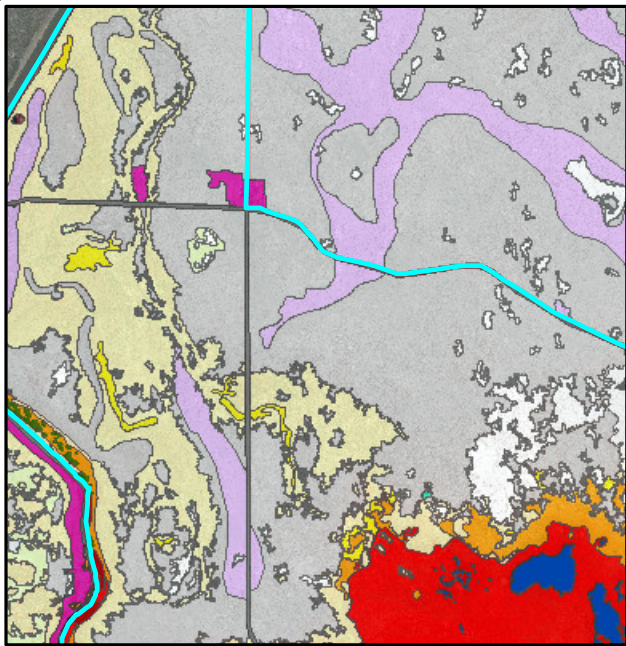

A. 2014 mapping.

C. 2009 mapping.

E. 2000 mapping.

B. 2014 image.

D. 2009 image.

F. 2000 image.

BWMA
2014, 2009, and 2000
Conditions
MAP C4

 Water	 Reedgrass	 Riparian shrub	 Alkali meadow	 Desert sink scrub	 Slick
 Streambar	 Wet meadow	 Tamarisk	 Alkali scrub/meadow	 Great Basin mixed scrub	 Road
 Marsh	 Irrigated meadow	 Riparian forest	 Alkali scrub	 Alkali flat	 Misc. feature

A. 2014 mapping.

C. 2009 mapping.

E. 2000 mapping.

B. 2014 image.

D. 2009 image.

F. 2000 image.

BWMA
2014, 2009, and 2000
Conditions
MAP D1

Water	Reedgrass	Riparian shrub	Alkali meadow	Desert sink scrub	Slick
Streambar	Wet meadow	Tamarisk	Alkali scrub/meadow	Great Basin mixed scrub	Road
Marsh	Irrigated meadow	Riparian forest	Alkali scrub	Alkali flat	Misc. feature

A. 2014 mapping.

C. 2009 mapping.

E. 2000 mapping.

B. 2014 image.

D. 2009 image.

F. 2000 image.

BWMA
2014, 2009, and 2000
Conditions
MAP D2

 Water	 Reedgrass	 Riparian shrub	 Alkali meadow	 Desert sink scrub	 Slick
 Streambar	 Wet meadow	 Tamarisk	 Alkali scrub/meadow	 Great Basin mixed scrub	 Road
 Marsh	 Irrigated meadow	 Riparian forest	 Alkali scrub	 Alkali flat	 Misc. feature