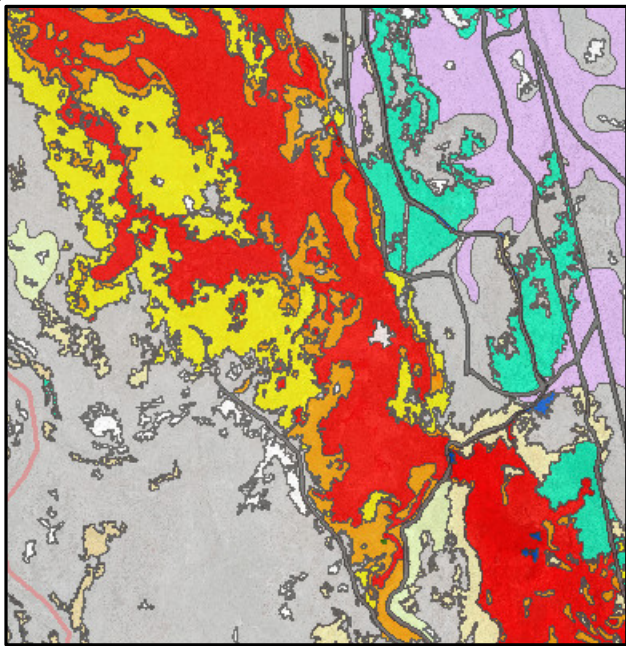

A. 2014 mapping.

C. 2009 mapping.

E. 2000 mapping.

B. 2014 image.

D. 2009 image.

F. 2000 image.

BWMA
2014, 2009, and 2000
Conditions
MAP F2

 Water	 Reedgrass	 Riparian shrub	 Alkali meadow	 Desert sink scrub	 Slick
 Streambar	 Wet meadow	 Tamarisk	 Alkali scrub/meadow	 Great Basin mixed scrub	 Road
 Marsh	 Irrigated meadow	 Riparian forest	 Alkali scrub	 Alkali flat	 Misc. feature

A. 2014 mapping.

C. 2009 mapping.

E. 2000 mapping.

B. 2014 image.

D. 2009 image.

F. 2000 image.

BWMA
2014, 2009, and 2000
Conditions
MAP F3

Water	Reedgrass	Riparian shrub	Alkali meadow	Desert sink scrub	Slick
Streambar	Wet meadow	Tamarisk	Alkali scrub/meadow	Great Basin mixed scrub	Road
Marsh	Irrigated meadow	Riparian forest	Alkali scrub	Alkali flat	Misc. feature

A. 2014 mapping.

C. 2009 mapping.

E. 2000 mapping.

B. 2014 image.

D. 2009 image.

F. 2000 image.

BWMA
2014, 2009, and 2000
Conditions
MAP F4

Water	Reedgrass	Riparian shrub	Alkali meadow	Desert sink scrub	Slick
Streambar	Wet meadow	Tamarisk	Alkali scrub/meadow	Great Basin mixed scrub	Road
Marsh	Irrigated meadow	Riparian forest	Alkali scrub	Alkali flat	Misc. feature