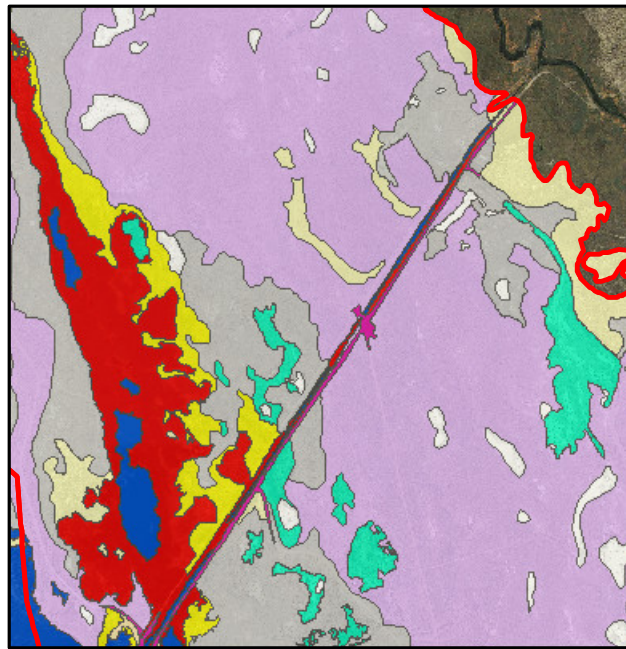

A. 2014 mapping.

C. 2009 mapping.

E. 2000 mapping.

B. 2014 image.

D. 2009 image.

F. 2000 image.

BWMA
2014, 2009, and 2000
Conditions
MAP D2

 Water	 Reedgrass	 Riparian shrub	 Alkali meadow	 Desert sink scrub	 Slick
 Streambar	 Wet meadow	 Tamarisk	 Alkali scrub/meadow	 Great Basin mixed scrub	 Road
 Marsh	 Irrigated meadow	 Riparian forest	 Alkali scrub	 Alkali flat	 Misc. feature

A. 2014 mapping.

C. 2009 mapping.

E. 2000 mapping.

B. 2014 image.

D. 2009 image.

F. 2000 image.

BWMA
2014, 2009, and 2000
Conditions
MAP D3

A. 2014 mapping.

C. 2009 mapping.

E. 2000 mapping.

B. 2014 image.

D. 2009 image.

F. 2000 image.

BWMA
2014, 2009, and 2000
Conditions
MAP D4

A. 2014 mapping.

C. 2009 mapping.