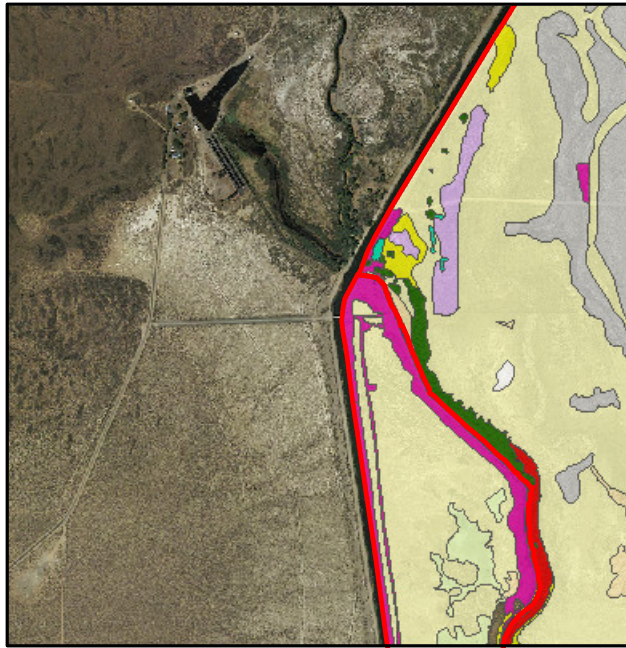

A. 2014 mapping.

C. 2009 mapping.

E. 2000 mapping.

B. 2014 image.

D. 2009 image.

F. 2000 image.

BWMA
2014, 2009, and 2000
Conditions
MAP C4

 Water	 Reedgrass	 Riparian shrub	 Alkali meadow	 Desert sink scrub	 Slick
 Streambar	 Wet meadow	 Tamarisk	 Alkali scrub/meadow	 Great Basin mixed scrub	 Road
 Marsh	 Irrigated meadow	 Riparian forest	 Alkali scrub	 Alkali flat	 Misc. feature

A. 2014 mapping.

C. 2009 mapping.

E. 2000 mapping.

B. 2014 image.

D. 2009 image.

F. 2000 image.

BWMA
2014, 2009, and 2000
Conditions
MAP D1

Water	Reedgrass	Riparian shrub	Alkali meadow	Desert sink scrub	Slick
Streambar	Wet meadow	Tamarisk	Alkali scrub/meadow	Great Basin mixed scrub	Road
Marsh	Irrigated meadow	Riparian forest	Alkali scrub	Alkali flat	Misc. feature