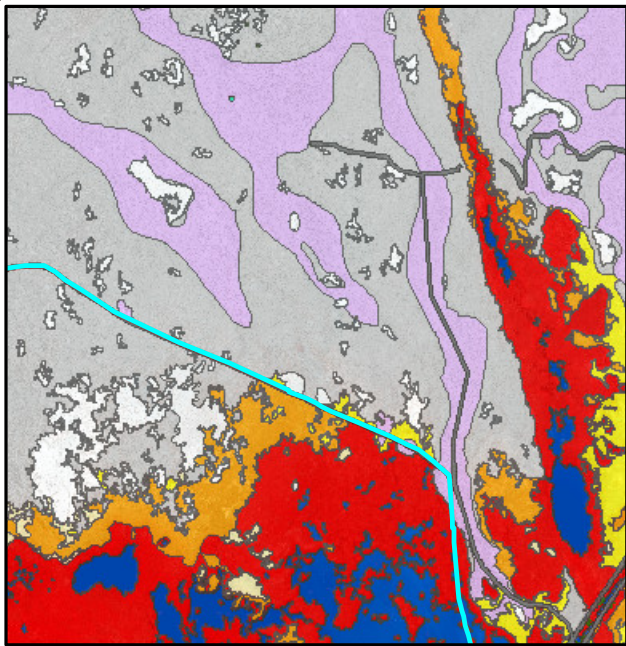

A. 2014 mapping.

C. 2009 mapping.

E. 2000 mapping.

B. 2014 image.

D. 2009 image.

F. 2000 image.

BWMA
2014, 2009, and 2000
Conditions
MAP D1

Water	Reedgrass	Riparian shrub	Alkali meadow	Desert sink scrub	Slick
Streambar	Wet meadow	Tamarisk	Alkali scrub/meadow	Great Basin mixed scrub	Road
Marsh	Irrigated meadow	Riparian forest	Alkali scrub	Alkali flat	Misc. feature

A. 2014 mapping.

C. 2009 mapping.

E. 2000 mapping.

B. 2014 image.

D. 2009 image.

F. 2000 image.

BWMA
2014, 2009, and 2000
Conditions
MAP D2

 Water	 Reedgrass	 Riparian shrub	 Alkali meadow	 Desert sink scrub	 Slick
 Streambar	 Wet meadow	 Tamarisk	 Alkali scrub/meadow	 Great Basin mixed scrub	 Road
 Marsh	 Irrigated meadow	 Riparian forest	 Alkali scrub	 Alkali flat	 Misc. feature

A. 2014 mapping.

C. 2009 mapping.

E. 2000 mapping.

B. 2014 image.

D. 2009 image.

F. 2000 image.

BWMA
2014, 2009, and 2000
Conditions
MAP D3

A. 2014 mapping.