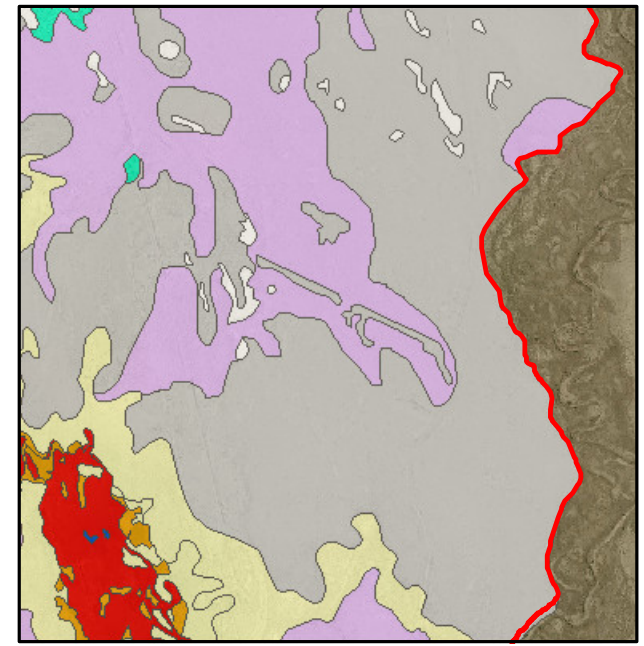

A. 2014 mapping.

C. 2009 mapping.

E. 2000 mapping.

B. 2014 image.

D. 2009 image.

F. 2000 image.

BWMA
2014, 2009, and 2000
Conditions
MAP F3

Water	Reedgrass	Riparian shrub	Alkali meadow	Desert sink scrub	Slick
Streambar	Wet meadow	Tamarisk	Alkali scrub/meadow	Great Basin mixed scrub	Road
Marsh	Irrigated meadow	Riparian forest	Alkali scrub	Alkali flat	Misc. feature

A. 2014 mapping.

C. 2009 mapping.

E. 2000 mapping.

B. 2014 image.

D. 2009 image.

F. 2000 image.

BWMA
2014, 2009, and 2000
Conditions
MAP F4

Water	Reedgrass	Riparian shrub	Alkali meadow	Desert sink scrub	Slick
Streambar	Wet meadow	Tamarisk	Alkali scrub/meadow	Great Basin mixed scrub	Road
Marsh	Irrigated meadow	Riparian forest	Alkali scrub	Alkali flat	Misc. feature

A. 2014 mapping.

C. 2009 mapping.

E. 2000 mapping.

B. 2014 image.

D. 2009 image.

F. 2000 image.

BWMA
2014, 2009, and 2000
Conditions
MAP F5

Water	Reedgrass	Riparian shrub	Alkali meadow	Desert sink scrub	Slick
Streambar	Wet meadow	Tamarisk	Alkali scrub/meadow	Great Basin mixed scrub	Road
Marsh	Irrigated meadow	Riparian forest	Alkali scrub	Alkali flat	Misc. feature