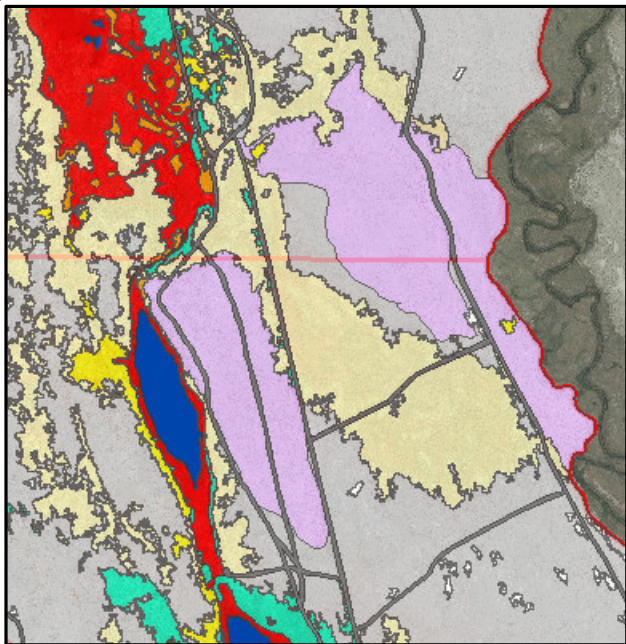

A. 2014 mapping.

C. 2009 mapping.

E. 2000 mapping.

B. 2014 image.

D. 2009 image.

F. 2000 image.

BWMA
2014, 2009, and 2000
Conditions
MAP G4

 Water	 Reedgrass	 Riparian shrub	 Alkali meadow	 Desert sink scrub	 Slick
 Streambar	 Wet meadow	 Tamarisk	 Alkali scrub/meadow	 Great Basin mixed scrub	 Road
 Marsh	 Irrigated meadow	 Riparian forest	 Alkali scrub	 Alkali flat	 Misc. feature