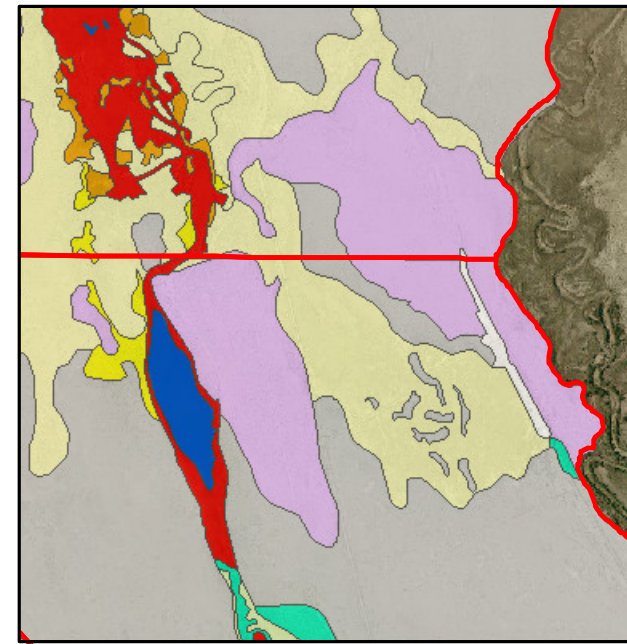

A. 2014 mapping.

C. 2009 mapping.

E. 2000 mapping.

B. 2014 image.

D. 2009 image.

F. 2000 image.

BWMA
2014, 2009, and 2000
Conditions
MAP G4

 Water	 Reedgrass	 Riparian shrub	 Alkali meadow	 Desert sink scrub	 Slick
 Streambar	 Wet meadow	 Tamarisk	 Alkali scrub/meadow	 Great Basin mixed scrub	 Road
 Marsh	 Irrigated meadow	 Riparian forest	 Alkali scrub	 Alkali flat	 Misc. feature

A. 2014 mapping.

C. 2009 mapping.

E. 2000 mapping.

B. 2014 image.

D. 2009 image.

F. 2000 image.

BWMA
2014, 2009, and 2000
Conditions
MAP G5

Water	Reedgrass	Riparian shrub	Alkali meadow	Desert sink scrub	Slick
Streambar	Wet meadow	Tamarisk	Alkali scrub/meadow	Great Basin mixed scrub	Road
Marsh	Irrigated meadow	Riparian forest	Alkali scrub	Alkali flat	Misc. feature