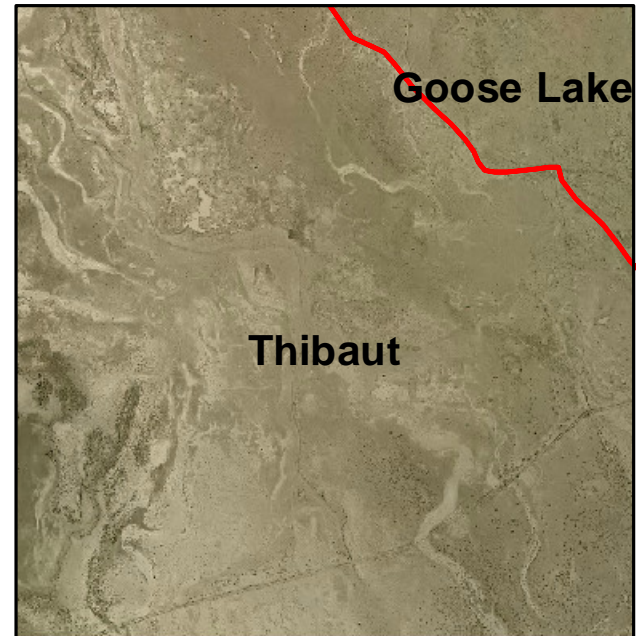

A. 2014 mapping.

C. 2009 mapping.

E. 2000 mapping.

B. 2014 image.

D. 2009 image.

F. 2000 image.

BWMA
2014, 2009, and 2000
Conditions
MAP H4

 Water	 Reedgrass	 Riparian shrub	 Alkali meadow	 Desert sink scrub	 Slick
 Streambar	 Wet meadow	 Tamarisk	 Alkali scrub/meadow	 Great Basin mixed scrub	 Road
 Marsh	 Irrigated meadow	 Riparian forest	 Alkali scrub	 Alkali flat	 Misc. feature