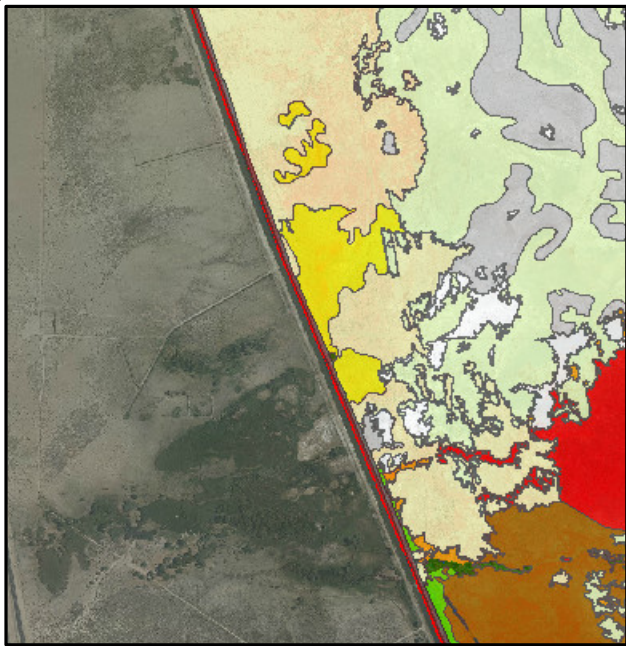

A. 2014 mapping.

C. 2009 mapping.

E. 2000 mapping.

B. 2014 image.

D. 2009 image.

F. 2000 image.

BWMA
2014, 2009, and 2000
Conditions
MAP G6

Water	Reedgrass	Riparian shrub	Alkali meadow	Desert sink scrub	Slick
Streambar	Wet meadow	Tamarisk	Alkali scrub/meadow	Great Basin mixed scrub	Road
Marsh	Irrigated meadow	Riparian forest	Alkali scrub	Alkali flat	Misc. feature