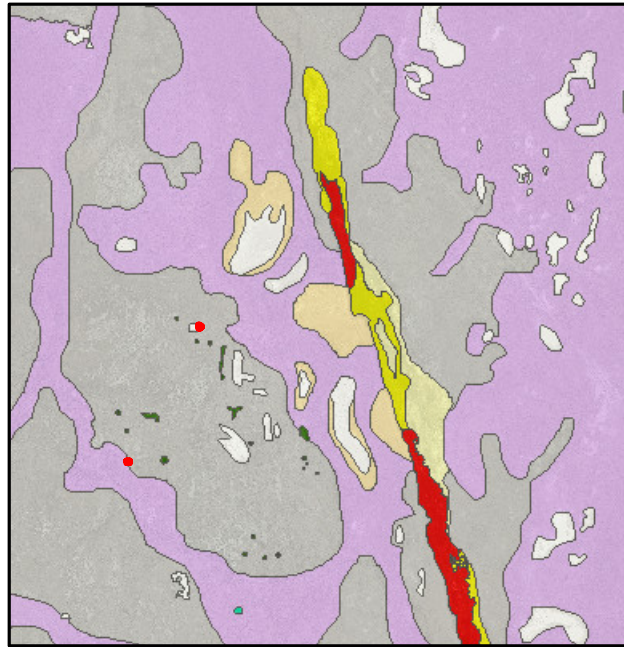

C. 2009 mapping.

E. 2000 mapping.

B. 2014 image.

D. 2009 image.

F. 2000 image.

BWMA
2014, 2009, and 2000
Conditions
MAP C1

 Water	 Reedgrass	 Riparian shrub	 Alkali meadow	 Desert sink scrub	 Slick
 Streambar	 Wet meadow	 Tamarisk	 Alkali scrub/meadow	 Great Basin mixed scrub	 Road
 Marsh	 Irrigated meadow	 Riparian forest	 Alkali scrub	 Alkali flat	 Misc. feature

A. 2014 mapping.

C. 2009 mapping.

E. 2000 mapping.

B. 2014 image.

D. 2009 image.

F. 2000 image.

BWMA
2014, 2009, and 2000
Conditions
MAP C2

 Water	 Reedgrass	 Riparian shrub	 Alkali meadow	 Desert sink scrub	 Slick
 Streambar	 Wet meadow	 Tamarisk	 Alkali scrub/meadow	 Great Basin mixed scrub	 Road
 Marsh	 Irrigated meadow	 Riparian forest	 Alkali scrub	 Alkali flat	 Misc. feature

A. 2014 mapping.

C. 2009 mapping.

E. 2000 mapping.

B. 2014 image.

D. 2009 image.

F. 2000 image.

BWMA
2014, 2009, and 2000
Conditions
MAP C3

Water	Reedgrass	Riparian shrub	Alkali meadow	Desert sink scrub	Slick
Streambar	Wet meadow	Tamarisk	Alkali scrub/meadow	Great Basin mixed scrub	Road
Marsh	Irrigated meadow	Riparian forest	Alkali scrub	Alkali flat	Misc. feature