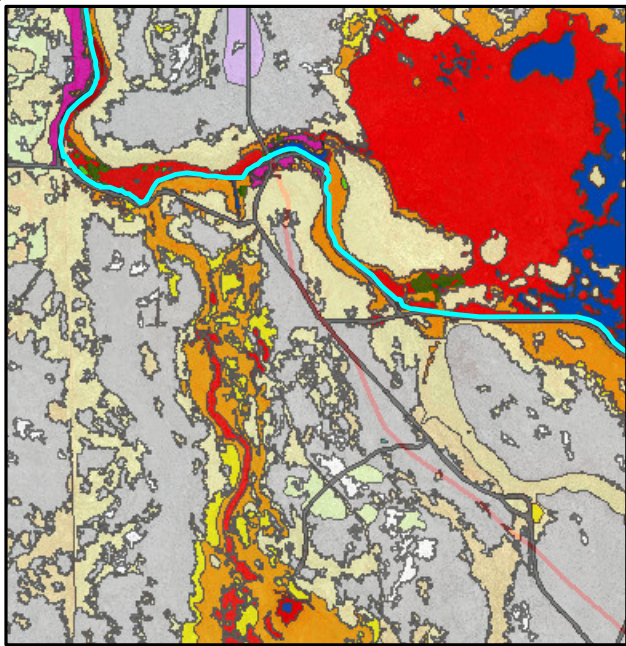

A. 2014 mapping.

C. 2009 mapping.

E. 2000 mapping.

B. 2014 image.

D. 2009 image.

F. 2000 image.

BWMA
2014, 2009, and 2000
Conditions
MAP E1

 Water	 Reedgrass	 Riparian shrub	 Alkali meadow	 Desert sink scrub	 Slick
 Streambar	 Wet meadow	 Tamarisk	 Alkali scrub/meadow	 Great Basin mixed scrub	 Road
 Marsh	 Irrigated meadow	 Riparian forest	 Alkali scrub	 Alkali flat	 Misc. feature

A. 2014 mapping.

C. 2009 mapping.

E. 2000 mapping.

B. 2014 image.

D. 2009 image.

F. 2000 image.

BWMA
2014, 2009, and 2000
Conditions
MAP E2

Water	Reedgrass	Riparian shrub	Alkali meadow	Desert sink scrub	Slick
Streambar	Wet meadow	Tamarisk	Alkali scrub/meadow	Great Basin mixed scrub	Road
Marsh	Irrigated meadow	Riparian forest	Alkali scrub	Alkali flat	Misc. feature