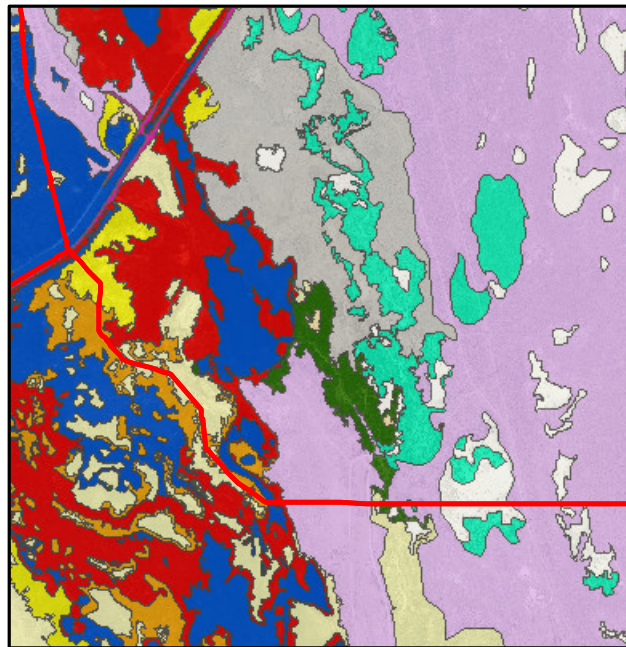

A. 2014 mapping.

C. 2009 mapping.

E. 2000 mapping.

B. 2014 image.

D. 2009 image.

F. 2000 image.

BWMA
2014, 2009, and 2000
Conditions
MAP E2

Water	Reedgrass	Riparian shrub	Alkali meadow	Desert sink scrub	Slick
Streambar	Wet meadow	Tamarisk	Alkali scrub/meadow	Great Basin mixed scrub	Road
Marsh	Irrigated meadow	Riparian forest	Alkali scrub	Alkali flat	Misc. feature

A. 2014 mapping.

C. 2009 mapping.

E. 2000 mapping.

B. 2014 image.

D. 2009 image.

F. 2000 image.

BWMA
2014, 2009, and 2000
Conditions
MAP E3

Water	Reedgrass	Riparian shrub	Alkali meadow	Desert sink scrub	Slick
Streambar	Wet meadow	Tamarisk	Alkali scrub/meadow	Great Basin mixed scrub	Road
Marsh	Irrigated meadow	Riparian forest	Alkali scrub	Alkali flat	Misc. feature

A. 2014 mapping.

C. 2009 mapping.

E. 2000 mapping.

B. 2014 image.

D. 2009 image.

F. 2000 image.

BWMA
2014, 2009, and 2000
Conditions
MAP E4

Water	Reedgrass	Riparian shrub	Alkali meadow	Desert sink scrub	Slick
Streambar	Wet meadow	Tamarisk	Alkali scrub/meadow	Great Basin mixed scrub	Road
Marsh	Irrigated meadow	Riparian forest	Alkali scrub	Alkali flat	Misc. feature