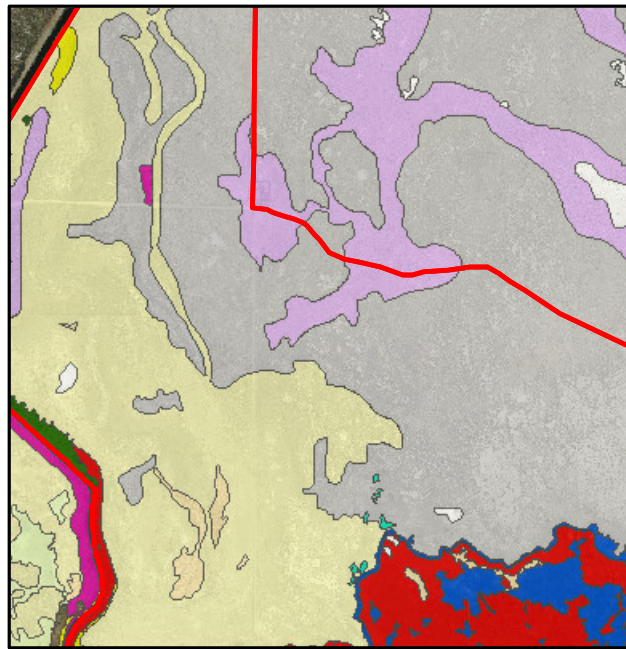

A. 2014 mapping.

C. 2009 mapping.

E. 2000 mapping.

B. 2014 image.

D. 2009 image.

F. 2000 image.

BWMA
2014, 2009, and 2000
Conditions
MAP C4

 Water	 Reedgrass	 Riparian shrub	 Alkali meadow	 Desert sink scrub	 Slick
 Streambar	 Wet meadow	 Tamarisk	 Alkali scrub/meadow	 Great Basin mixed scrub	 Road
 Marsh	 Irrigated meadow	 Riparian forest	 Alkali scrub	 Alkali flat	 Misc. feature

A. 2014 mapping.

C. 2009 mapping.

E. 2000 mapping.

B. 2014 image.

D. 2009 image.

F. 2000 image.

BWMA
2014, 2009, and 2000
Conditions
MAP D1

Water	Reedgrass	Riparian shrub	Alkali meadow	Desert sink scrub	Slick
Streambar	Wet meadow	Tamarisk	Alkali scrub/meadow	Great Basin mixed scrub	Road
Marsh	Irrigated meadow	Riparian forest	Alkali scrub	Alkali flat	Misc. feature

A. 2014 mapping.

C. 2009 mapping.

E. 2000 mapping.

B. 2014 image.

D. 2009 image.

F. 2000 image.

BWMA
2014, 2009, and 2000
Conditions
MAP D2

 Water	 Reedgrass	 Riparian shrub	 Alkali meadow	 Desert sink scrub	 Slick
 Streambar	 Wet meadow	 Tamarisk	 Alkali scrub/meadow	 Great Basin mixed scrub	 Road
 Marsh	 Irrigated meadow	 Riparian forest	 Alkali scrub	 Alkali flat	 Misc. feature