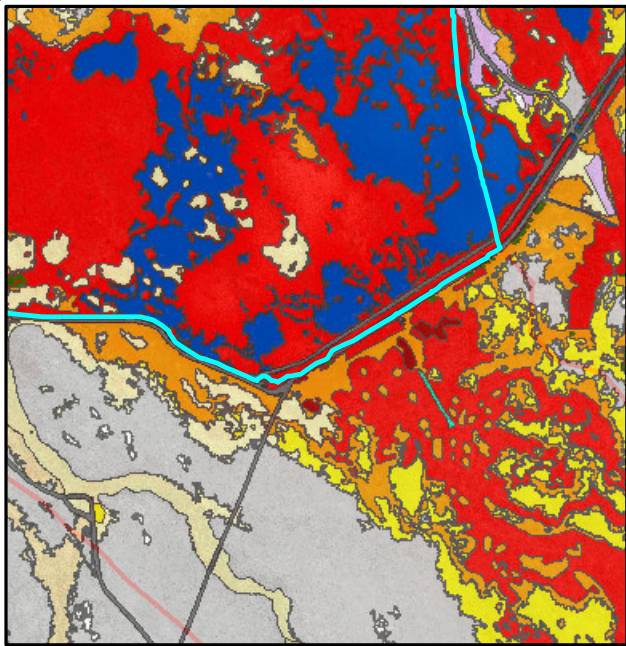

A. 2014 mapping.

C. 2009 mapping.

E. 2000 mapping.

B. 2014 image.

D. 2009 image.

F. 2000 image.

BWMA
2014, 2009, and 2000
Conditions
MAP E1

 Water	 Reedgrass	 Riparian shrub	 Alkali meadow	 Desert sink scrub	 Slick
 Streambar	 Wet meadow	 Tamarisk	 Alkali scrub/meadow	 Great Basin mixed scrub	 Road
 Marsh	 Irrigated meadow	 Riparian forest	 Alkali scrub	 Alkali flat	 Misc. feature

A. 2014 mapping.

C. 2009 mapping.

E. 2000 mapping.

B. 2014 image.

D. 2009 image.

F. 2000 image.

BWMA
2014, 2009, and 2000
Conditions
MAP E2

Water	Reedgrass	Riparian shrub	Alkali meadow	Desert sink scrub	Slick
Streambar	Wet meadow	Tamarisk	Alkali scrub/meadow	Great Basin mixed scrub	Road
Marsh	Irrigated meadow	Riparian forest	Alkali scrub	Alkali flat	Misc. feature

A. 2014 mapping.

C. 2009 mapping.

E. 2000 mapping.

B. 2014 image.

D. 2009 image.

F. 2000 image.

BWMA
2014, 2009, and 2000
Conditions
MAP E3

Water	Reedgrass	Riparian shrub	Alkali meadow	Desert sink scrub	Slick
Streambar	Wet meadow	Tamarisk	Alkali scrub/meadow	Great Basin mixed scrub	Road
Marsh	Irrigated meadow	Riparian forest	Alkali scrub	Alkali flat	Misc. feature