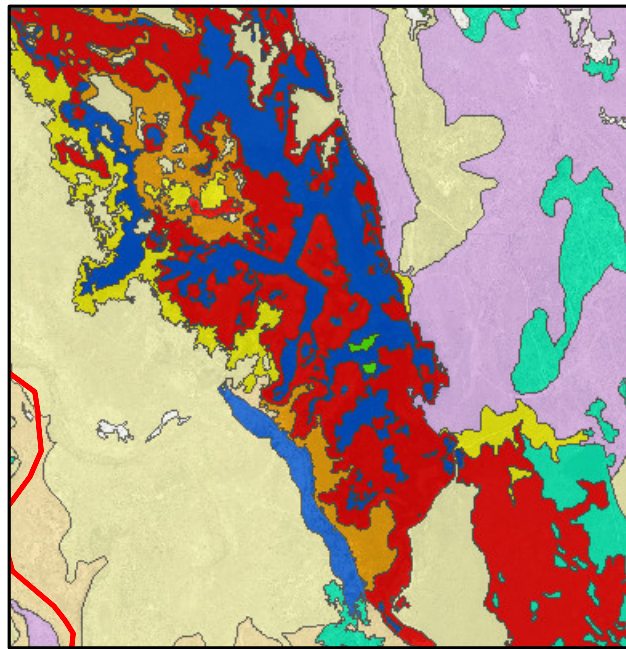

A. 2014 mapping.

C. 2009 mapping.

E. 2000 mapping.

B. 2014 image.

D. 2009 image.

F. 2000 image.

BWMA
2014, 2009, and 2000
Conditions
MAP F2

 Water	 Reedgrass	 Riparian shrub	 Alkali meadow	 Desert sink scrub	 Slick
 Streambar	 Wet meadow	 Tamarisk	 Alkali scrub/meadow	 Great Basin mixed scrub	 Road
 Marsh	 Irrigated meadow	 Riparian forest	 Alkali scrub	 Alkali flat	 Misc. feature

A. 2014 mapping.

C. 2009 mapping.

E. 2000 mapping.

B. 2014 image.

D. 2009 image.

F. 2000 image.

BWMA
2014, 2009, and 2000
Conditions
MAP F3

Water	Reedgrass	Riparian shrub	Alkali meadow	Desert sink scrub	Slick
Streambar	Wet meadow	Tamarisk	Alkali scrub/meadow	Great Basin mixed scrub	Road
Marsh	Irrigated meadow	Riparian forest	Alkali scrub	Alkali flat	Misc. feature

A. 2014 mapping.

C. 2009 mapping.

E. 2000 mapping.

B. 2014 image.

D. 2009 image.

F. 2000 image.

BWMA
2014, 2009, and 2000
Conditions
MAP F4

Water	Reedgrass	Riparian shrub	Alkali meadow	Desert sink scrub	Slick
Streambar	Wet meadow	Tamarisk	Alkali scrub/meadow	Great Basin mixed scrub	Road
Marsh	Irrigated meadow	Riparian forest	Alkali scrub	Alkali flat	Misc. feature

A. 2014 mapping.

C. 2009 mapping.

E. 2000 mapping.

B. 2014 image.

D. 2009 image.

F. 2000 image.

BWMA
2014, 2009, and 2000
Conditions
MAP F5

Water	Reedgrass	Riparian shrub	Alkali meadow	Desert sink scrub	Slick
Streambar	Wet meadow	Tamarisk	Alkali scrub/meadow	Great Basin mixed scrub	Road
Marsh	Irrigated meadow	Riparian forest	Alkali scrub	Alkali flat	Misc. feature