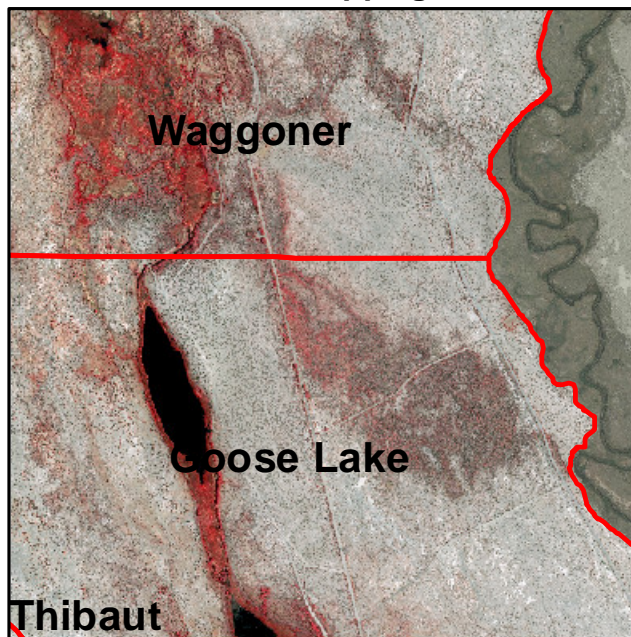

B. 2014 image.