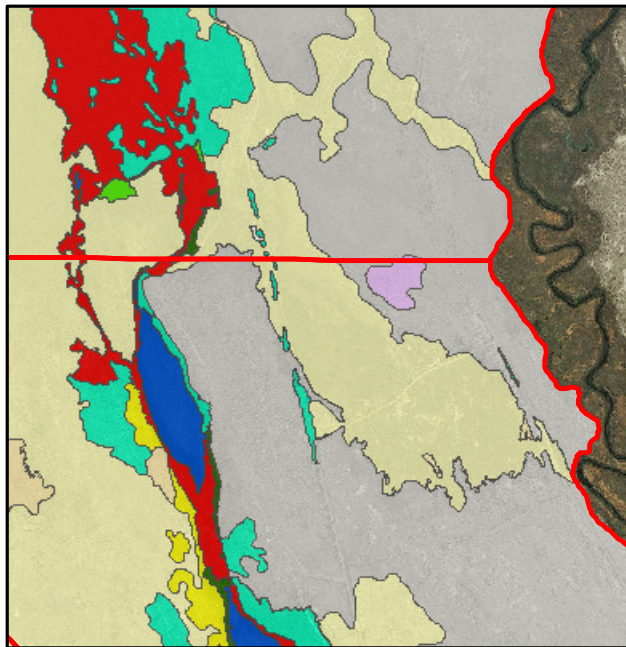

C. 2009 mapping.