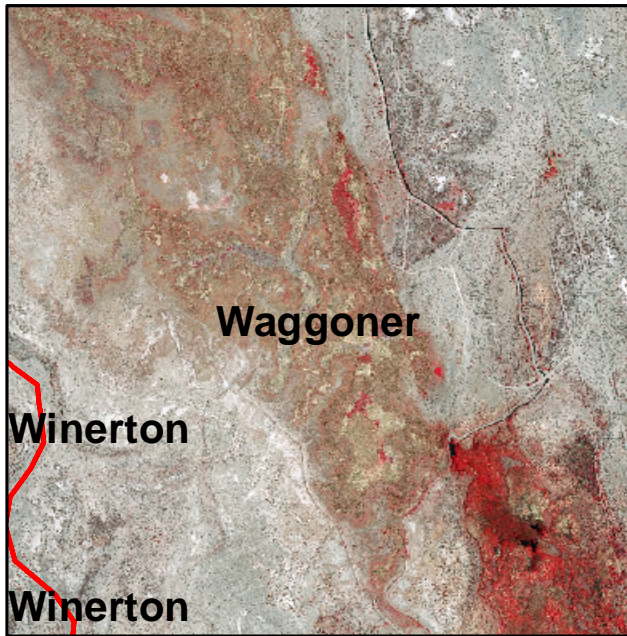

B. 2014 image.