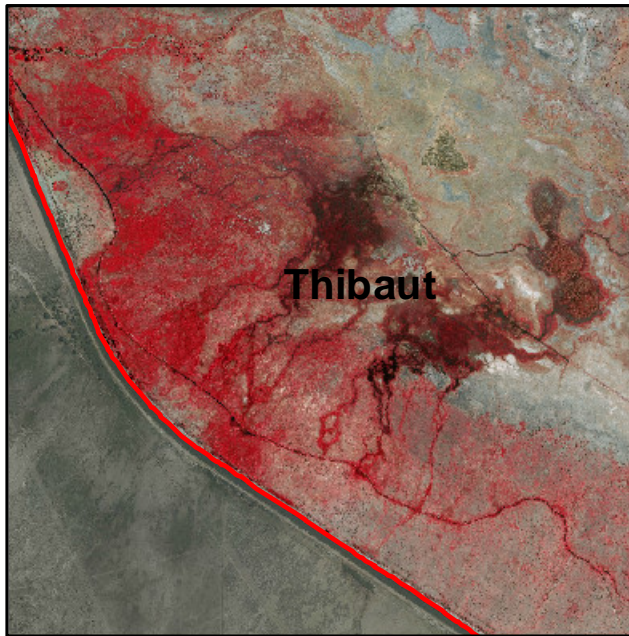

B. 2014 image.