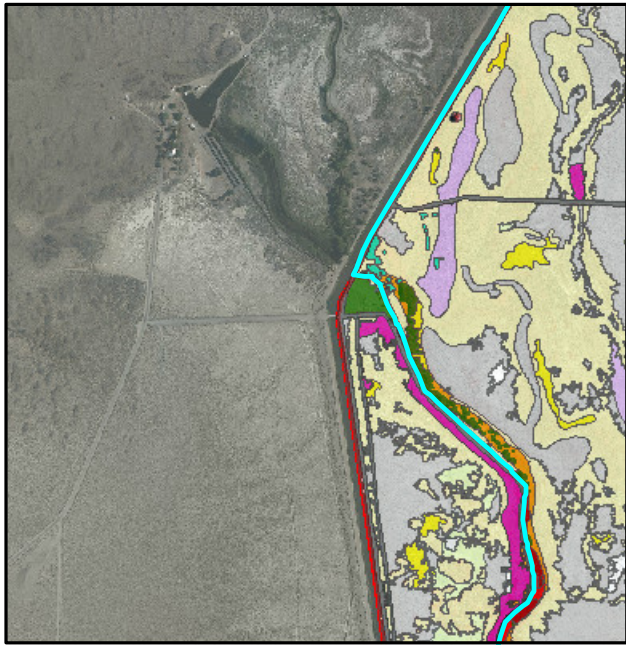

A. 2014 mapping.

C. 2009 mapping.

E. 2000 mapping.

B. 2014 image.

D. 2009 image.

F. 2000 image.

BWMA
2014, 2009, and 2000
Conditions
MAP C4

 Water	 Reedgrass	 Riparian shrub	 Alkali meadow	 Desert sink scrub	 Slick
 Streambar	 Wet meadow	 Tamarisk	 Alkali scrub/meadow	 Great Basin mixed scrub	 Road
 Marsh	 Irrigated meadow	 Riparian forest	 Alkali scrub	 Alkali flat	 Misc. feature

A. 2014 mapping.

C. 2009 mapping.

E. 2000 mapping.

B. 2014 image.

D. 2009 image.

F. 2000 image.

BWMA
2014, 2009, and 2000
Conditions
MAP D1

Water	Reedgrass	Riparian shrub	Alkali meadow	Desert sink scrub	Slick
Streambar	Wet meadow	Tamarisk	Alkali scrub/meadow	Great Basin mixed scrub	Road
Marsh	Irrigated meadow	Riparian forest	Alkali scrub	Alkali flat	Misc. feature