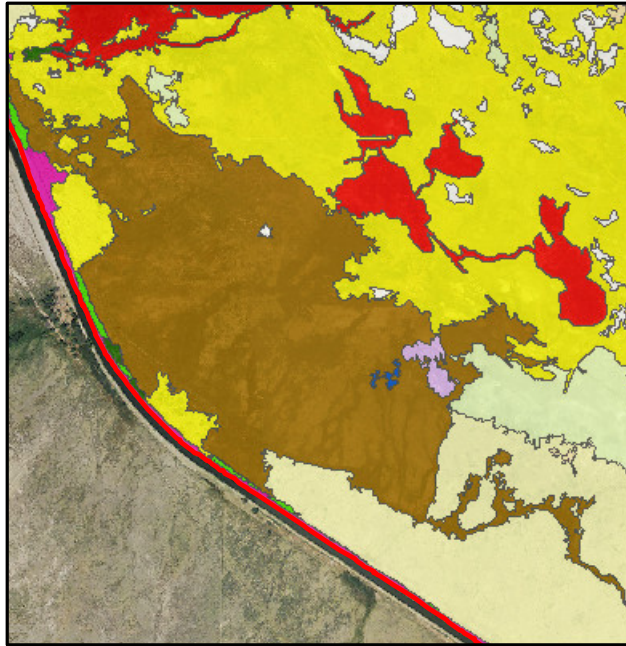

C. 2009 mapping.