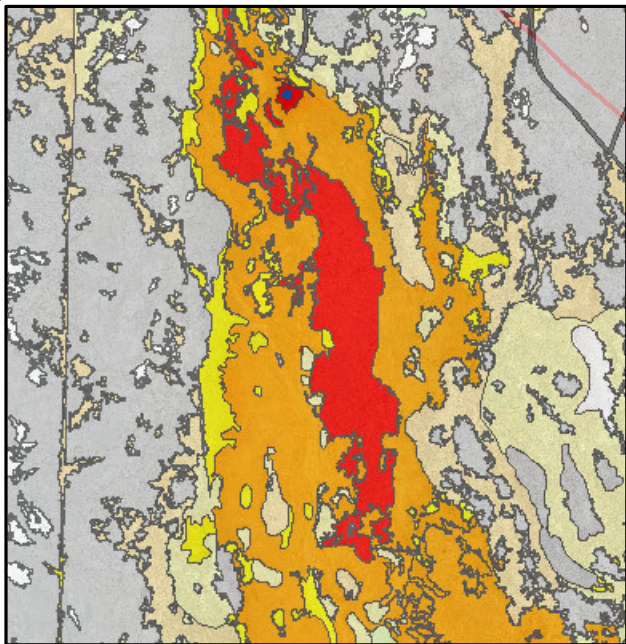

A. 2014 mapping.

C. 2009 mapping.

E. 2000 mapping.

B. 2014 image.

D. 2009 image.

F. 2000 image.

BWMA
2014, 2009, and 2000
Conditions
MAP E5

Water	Reedgrass	Riparian shrub	Alkali meadow	Desert sink scrub	Slick
Streambar	Wet meadow	Tamarisk	Alkali scrub/meadow	Great Basin mixed scrub	Road
Marsh	Irrigated meadow	Riparian forest	Alkali scrub	Alkali flat	Misc. feature

A. 2014 mapping.

C. 2009 mapping.

E. 2000 mapping.

B. 2014 image.

D. 2009 image.

F. 2000 image.

BWMA
2014, 2009, and 2000
Conditions
MAP F1

 Water	 Reedgrass	 Riparian shrub	 Alkali meadow	 Desert sink scrub	 Slick
 Streambar	 Wet meadow	 Tamarisk	 Alkali scrub/meadow	 Great Basin mixed scrub	 Road
 Marsh	 Irrigated meadow	 Riparian forest	 Alkali scrub	 Alkali flat	 Misc. feature

A. 2014 mapping.

C. 2009 mapping.

E. 2000 mapping.

B. 2014 image.

D. 2009 image.

F. 2000 image.

BWMA
2014, 2009, and 2000
Conditions
MAP F2

 Water	 Reedgrass	 Riparian shrub	 Alkali meadow	 Desert sink scrub	 Slick
 Streambar	 Wet meadow	 Tamarisk	 Alkali scrub/meadow	 Great Basin mixed scrub	 Road
 Marsh	 Irrigated meadow	 Riparian forest	 Alkali scrub	 Alkali flat	 Misc. feature