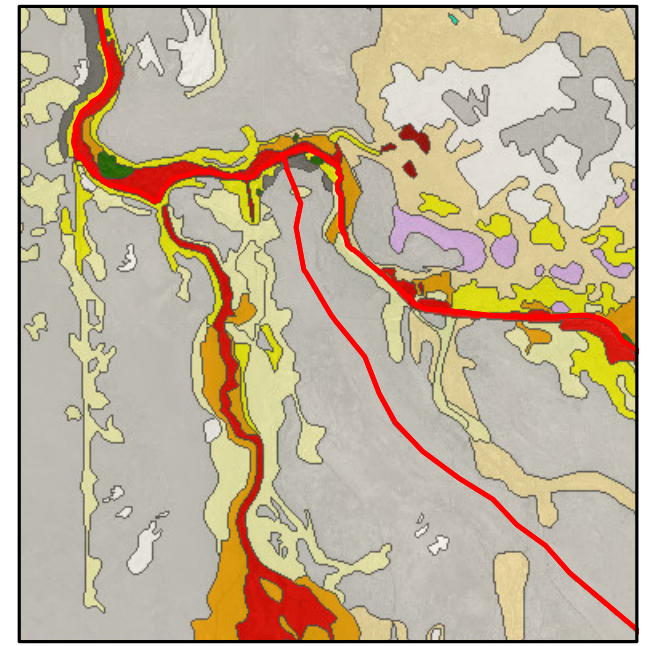

A. 2014 mapping.

C. 2009 mapping.

E. 2000 mapping.

B. 2014 image.

D. 2009 image.

F. 2000 image.

BWMA
2014, 2009, and 2000
Conditions
MAP E1

 Water	 Reedgrass	 Riparian shrub	 Alkali meadow	 Desert sink scrub	 Slick
 Streambar	 Wet meadow	 Tamarisk	 Alkali scrub/meadow	 Great Basin mixed scrub	 Road
 Marsh	 Irrigated meadow	 Riparian forest	 Alkali scrub	 Alkali flat	 Misc. feature

A. 2014 mapping.

C. 2009 mapping.

E. 2000 mapping.

B. 2014 image.

D. 2009 image.

F. 2000 image.

BWMA
2014, 2009, and 2000
Conditions
MAP E2

Water	Reedgrass	Riparian shrub	Alkali meadow	Desert sink scrub	Slick
Streambar	Wet meadow	Tamarisk	Alkali scrub/meadow	Great Basin mixed scrub	Road
Marsh	Irrigated meadow	Riparian forest	Alkali scrub	Alkali flat	Misc. feature