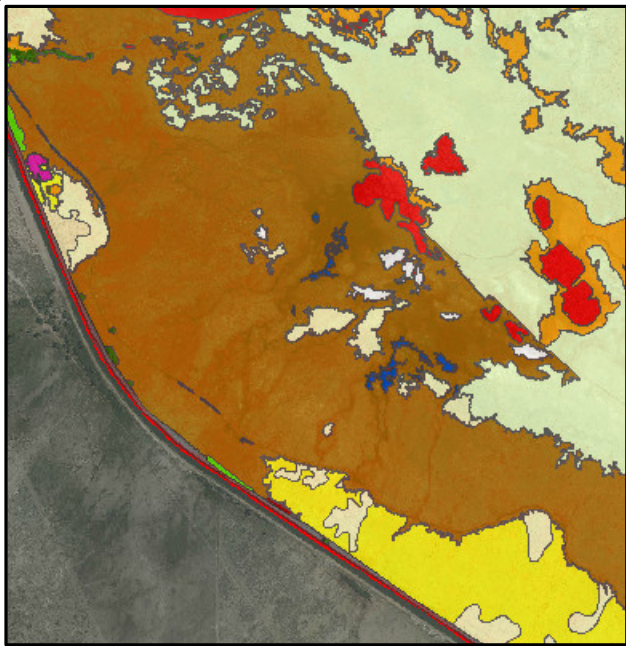

E. 2000 mapping.

B. 2014 image.

D. 2009 image.

F. 2000 image.

BWMA
2014, 2009, and 2000
Conditions
MAP 11

 Water	 Reedgrass	 Riparian shrub	 Alkali meadow	 Desert sink scrub	 Slick
 Streambar	 Wet meadow	 Tamarisk	 Alkali scrub/meadow	 Great Basin mixed scrub	 Road
 Marsh	 Irrigated meadow	 Riparian forest	 Alkali scrub	 Alkali flat	 Misc. feature

A. 2014 mapping.

C. 2009 mapping.

E. 2000 mapping.

B. 2014 image.

D. 2009 image.

F. 2000 image.

BWMA
2014, 2009, and 2000
Conditions
MAP I2

Water	Reedgrass	Riparian shrub	Alkali meadow	Desert sink scrub	Slick
Streambar	Wet meadow	Tamarisk	Alkali scrub/meadow	Great Basin mixed scrub	Road
Marsh	Irrigated meadow	Riparian forest	Alkali scrub	Alkali flat	Misc. feature