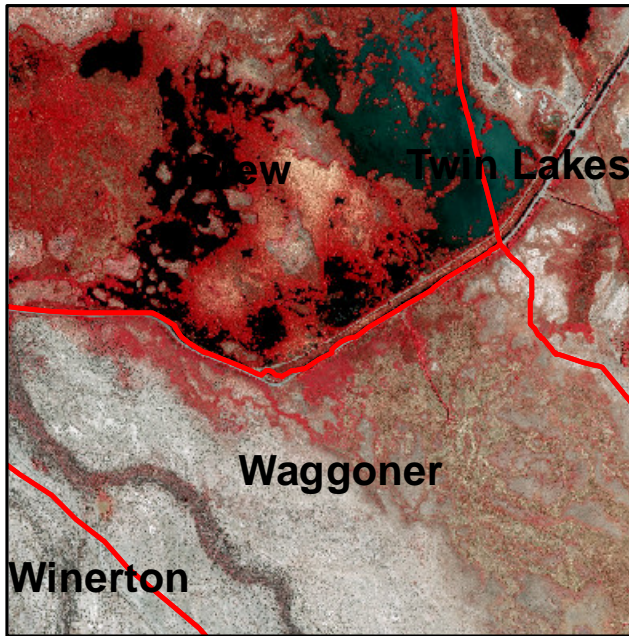

B. 2014 image.