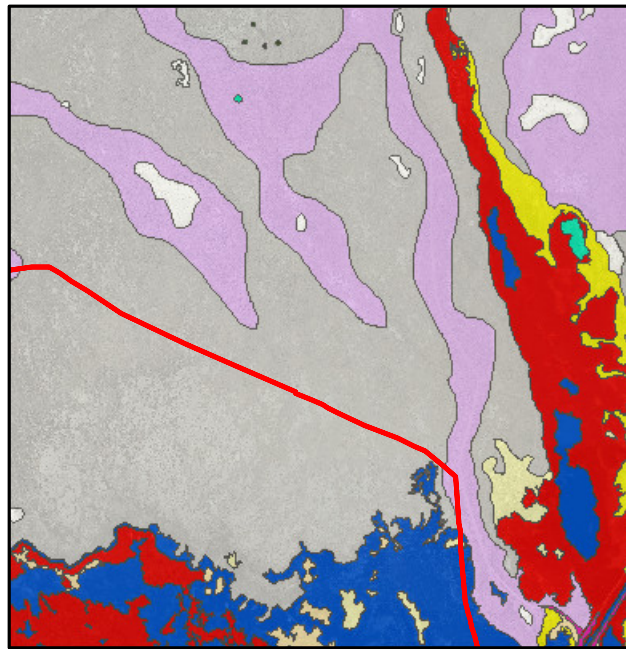

A. 2014 mapping.

C. 2009 mapping.

E. 2000 mapping.

B. 2014 image.

D. 2009 image.

F. 2000 image.

BWMA
2014, 2009, and 2000
Conditions
MAP D1

Water	Reedgrass	Riparian shrub	Alkali meadow	Desert sink scrub	Slick
Streambar	Wet meadow	Tamarisk	Alkali scrub/meadow	Great Basin mixed scrub	Road
Marsh	Irrigated meadow	Riparian forest	Alkali scrub	Alkali flat	Misc. feature

A. 2014 mapping.

C. 2009 mapping.

E. 2000 mapping.

B. 2014 image.

D. 2009 image.

F. 2000 image.

BWMA
2014, 2009, and 2000
Conditions
MAP D2

 Water	 Reedgrass	 Riparian shrub	 Alkali meadow	 Desert sink scrub	 Slick
 Streambar	 Wet meadow	 Tamarisk	 Alkali scrub/meadow	 Great Basin mixed scrub	 Road
 Marsh	 Irrigated meadow	 Riparian forest	 Alkali scrub	 Alkali flat	 Misc. feature

A. 2014 mapping.

C. 2009 mapping.

E. 2000 mapping.

B. 2014 image.

D. 2009 image.

F. 2000 image.

BWMA
2014, 2009, and 2000
Conditions
MAP D3

A. 2014 mapping.