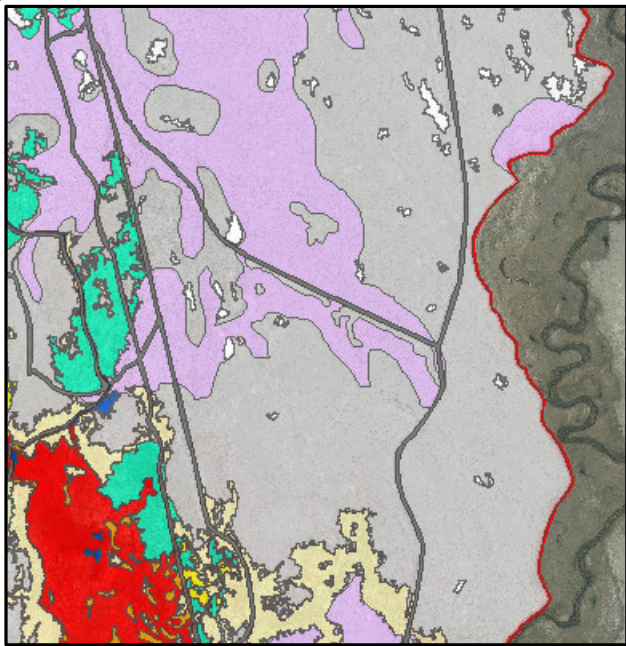

A. 2014 mapping.

C. 2009 mapping.

E. 2000 mapping.

B. 2014 image.

D. 2009 image.

F. 2000 image.

BWMA
2014, 2009, and 2000
Conditions
MAP F3

Water	Reedgrass	Riparian shrub	Alkali meadow	Desert sink scrub	Slick
Streambar	Wet meadow	Tamarisk	Alkali scrub/meadow	Great Basin mixed scrub	Road
Marsh	Irrigated meadow	Riparian forest	Alkali scrub	Alkali flat	Misc. feature

A. 2014 mapping.

C. 2009 mapping.

E. 2000 mapping.

B. 2014 image.

D. 2009 image.

F. 2000 image.

BWMA
2014, 2009, and 2000
Conditions
MAP F4

Water	Reedgrass	Riparian shrub	Alkali meadow	Desert sink scrub	Slick
Streambar	Wet meadow	Tamarisk	Alkali scrub/meadow	Great Basin mixed scrub	Road
Marsh	Irrigated meadow	Riparian forest	Alkali scrub	Alkali flat	Misc. feature

A. 2014 mapping.

C. 2009 mapping.

E. 2000 mapping.

B. 2014 image.

D. 2009 image.

F. 2000 image.

BWMA
2014, 2009, and 2000
Conditions
MAP F5

Water	Reedgrass	Riparian shrub	Alkali meadow	Desert sink scrub	Slick
Streambar	Wet meadow	Tamarisk	Alkali scrub/meadow	Great Basin mixed scrub	Road
Marsh	Irrigated meadow	Riparian forest	Alkali scrub	Alkali flat	Misc. feature