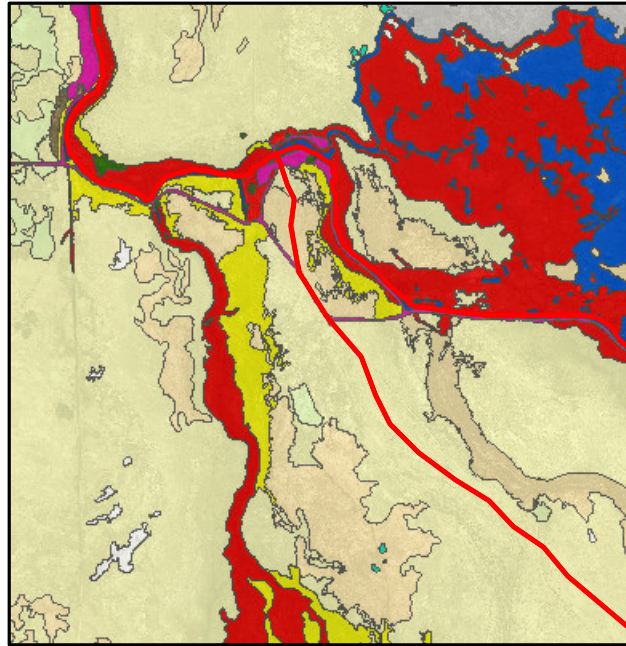

A. 2014 mapping.

C. 2009 mapping.

E. 2000 mapping.

B. 2014 image.

D. 2009 image.

F. 2000 image.

BWMA
2014, 2009, and 2000
Conditions
MAP E1

 Water	 Reedgrass	 Riparian shrub	 Alkali meadow	 Desert sink scrub	 Slick
 Streambar	 Wet meadow	 Tamarisk	 Alkali scrub/meadow	 Great Basin mixed scrub	 Road
 Marsh	 Irrigated meadow	 Riparian forest	 Alkali scrub	 Alkali flat	 Misc. feature

A. 2014 mapping.

C. 2009 mapping.

E. 2000 mapping.

B. 2014 image.

D. 2009 image.

F. 2000 image.

BWMA
2014, 2009, and 2000
Conditions
MAP E2

Water	Reedgrass	Riparian shrub	Alkali meadow	Desert sink scrub	Slick
Streambar	Wet meadow	Tamarisk	Alkali scrub/meadow	Great Basin mixed scrub	Road
Marsh	Irrigated meadow	Riparian forest	Alkali scrub	Alkali flat	Misc. feature