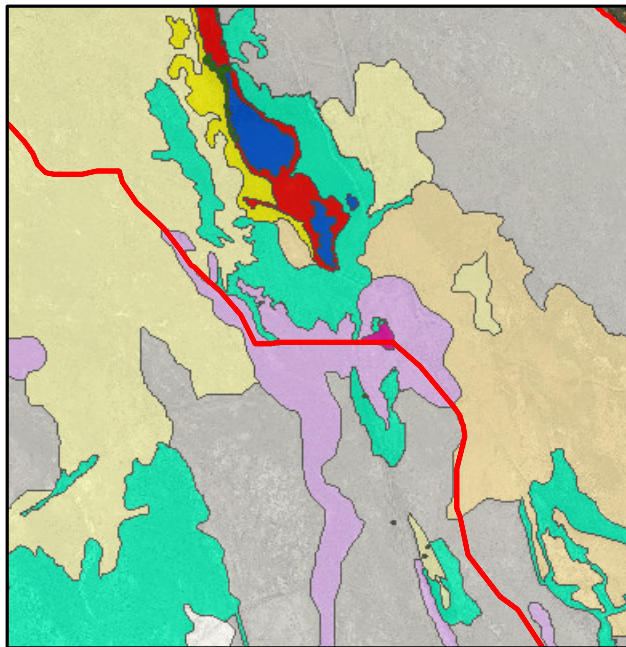

A. 2014 mapping.

C. 2009 mapping.

E. 2000 mapping.

B. 2014 image.

D. 2009 image.

F. 2000 image.

BWMA
2014, 2009, and 2000
Conditions
MAP H4

 Water	 Reedgrass	 Riparian shrub	 Alkali meadow	 Desert sink scrub	 Slick
 Streambar	 Wet meadow	 Tamarisk	 Alkali scrub/meadow	 Great Basin mixed scrub	 Road
 Marsh	 Irrigated meadow	 Riparian forest	 Alkali scrub	 Alkali flat	 Misc. feature

A. 2014 mapping.

C. 2009 mapping.

E. 2000 mapping.

B. 2014 image.

D. 2009 image.

F. 2000 image.

BWMA
2014, 2009, and 2000
Conditions
MAP H5

A. 2014 mapping.