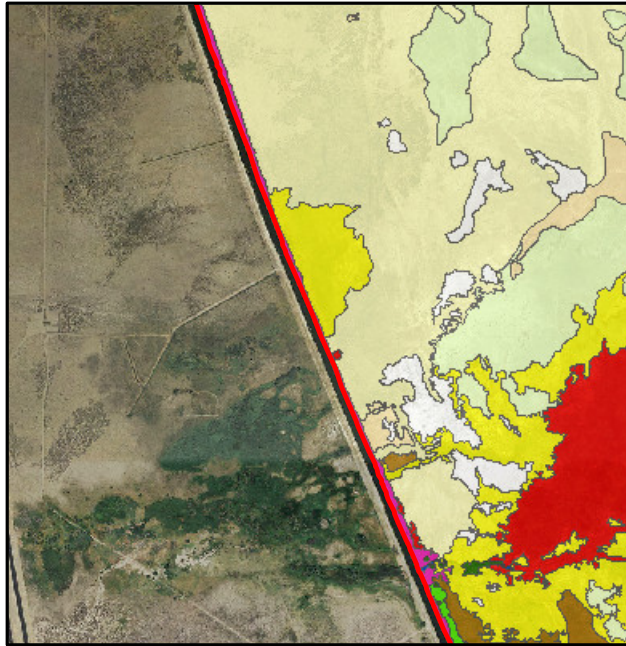

C. 2009 mapping.