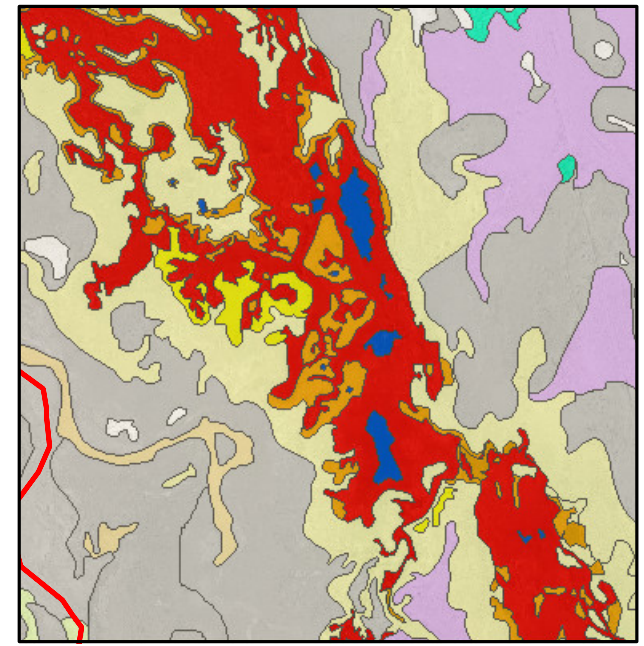

A. 2014 mapping.

C. 2009 mapping.

E. 2000 mapping.

B. 2014 image.

D. 2009 image.

F. 2000 image.

BWMA
2014, 2009, and 2000
Conditions
MAP F2

 Water	 Reedgrass	 Riparian shrub	 Alkali meadow	 Desert sink scrub	 Slick
 Streambar	 Wet meadow	 Tamarisk	 Alkali scrub/meadow	 Great Basin mixed scrub	 Road
 Marsh	 Irrigated meadow	 Riparian forest	 Alkali scrub	 Alkali flat	 Misc. feature

A. 2014 mapping.

C. 2009 mapping.

E. 2000 mapping.

B. 2014 image.

D. 2009 image.

F. 2000 image.

BWMA
2014, 2009, and 2000
Conditions
MAP F3

Water	Reedgrass	Riparian shrub	Alkali meadow	Desert sink scrub	Slick
Streambar	Wet meadow	Tamarisk	Alkali scrub/meadow	Great Basin mixed scrub	Road
Marsh	Irrigated meadow	Riparian forest	Alkali scrub	Alkali flat	Misc. feature

A. 2014 mapping.

C. 2009 mapping.

E. 2000 mapping.

B. 2014 image.

D. 2009 image.

F. 2000 image.

BWMA
2014, 2009, and 2000
Conditions
MAP F4

Water	Reedgrass	Riparian shrub	Alkali meadow	Desert sink scrub	Slick
Streambar	Wet meadow	Tamarisk	Alkali scrub/meadow	Great Basin mixed scrub	Road
Marsh	Irrigated meadow	Riparian forest	Alkali scrub	Alkali flat	Misc. feature