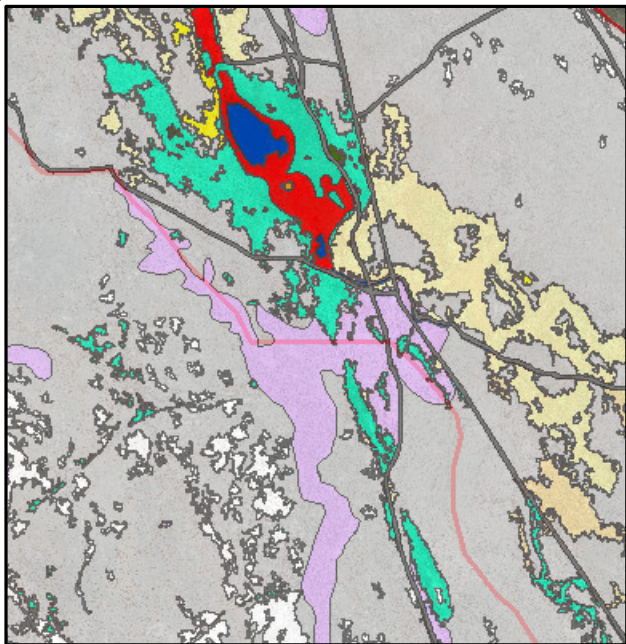

A. 2014 mapping.

C. 2009 mapping.

E. 2000 mapping.

B. 2014 image.

D. 2009 image.

F. 2000 image.

BWMA
2014, 2009, and 2000
Conditions
MAP H4

 Water	 Reedgrass	 Riparian shrub	 Alkali meadow	 Desert sink scrub	 Slick
 Streambar	 Wet meadow	 Tamarisk	 Alkali scrub/meadow	 Great Basin mixed scrub	 Road
 Marsh	 Irrigated meadow	 Riparian forest	 Alkali scrub	 Alkali flat	 Misc. feature

A. 2014 mapping.

C. 2009 mapping.

E. 2000 mapping.

B. 2014 image.

D. 2009 image.

F. 2000 image.

BWMA
2014, 2009, and 2000
Conditions
MAP H5

A. 2014 mapping.