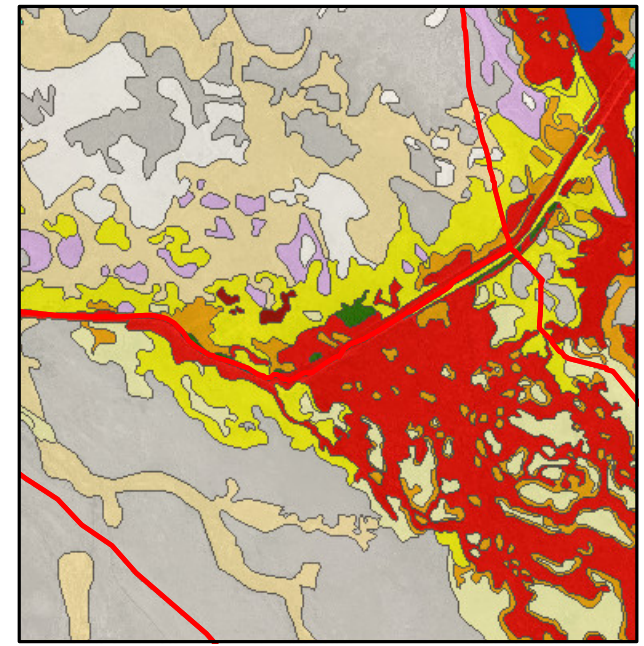

A. 2014 mapping.

C. 2009 mapping.

E. 2000 mapping.

B. 2014 image.

D. 2009 image.

F. 2000 image.

BWMA
2014, 2009, and 2000
Conditions
MAP E1

 Water	 Reedgrass	 Riparian shrub	 Alkali meadow	 Desert sink scrub	 Slick
 Streambar	 Wet meadow	 Tamarisk	 Alkali scrub/meadow	 Great Basin mixed scrub	 Road
 Marsh	 Irrigated meadow	 Riparian forest	 Alkali scrub	 Alkali flat	 Misc. feature

A. 2014 mapping.

C. 2009 mapping.

E. 2000 mapping.

B. 2014 image.

D. 2009 image.

F. 2000 image.

BWMA
2014, 2009, and 2000
Conditions
MAP E2

Water	Reedgrass	Riparian shrub	Alkali meadow	Desert sink scrub	Slick
Streambar	Wet meadow	Tamarisk	Alkali scrub/meadow	Great Basin mixed scrub	Road
Marsh	Irrigated meadow	Riparian forest	Alkali scrub	Alkali flat	Misc. feature

A. 2014 mapping.

C. 2009 mapping.

E. 2000 mapping.

B. 2014 image.

D. 2009 image.

F. 2000 image.

BWMA
2014, 2009, and 2000
Conditions
MAP E3

Water	Reedgrass	Riparian shrub	Alkali meadow	Desert sink scrub	Slick
Streambar	Wet meadow	Tamarisk	Alkali scrub/meadow	Great Basin mixed scrub	Road
Marsh	Irrigated meadow	Riparian forest	Alkali scrub	Alkali flat	Misc. feature