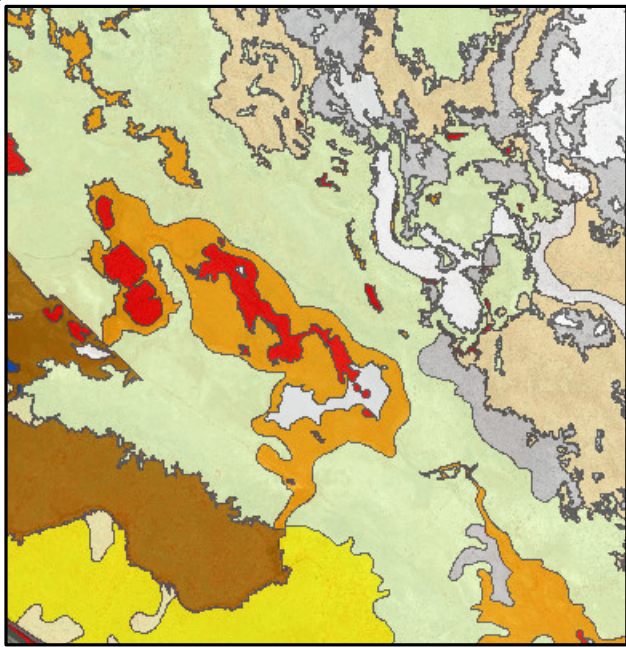

A. 2014 mapping.

C. 2009 mapping.

E. 2000 mapping.

B. 2014 image.

D. 2009 image.

F. 2000 image.

BWMA
2014, 2009, and 2000
Conditions
MAP I2

Water	Reedgrass	Riparian shrub	Alkali meadow	Desert sink scrub	Slick
Streambar	Wet meadow	Tamarisk	Alkali scrub/meadow	Great Basin mixed scrub	Road
Marsh	Irrigated meadow	Riparian forest	Alkali scrub	Alkali flat	Misc. feature